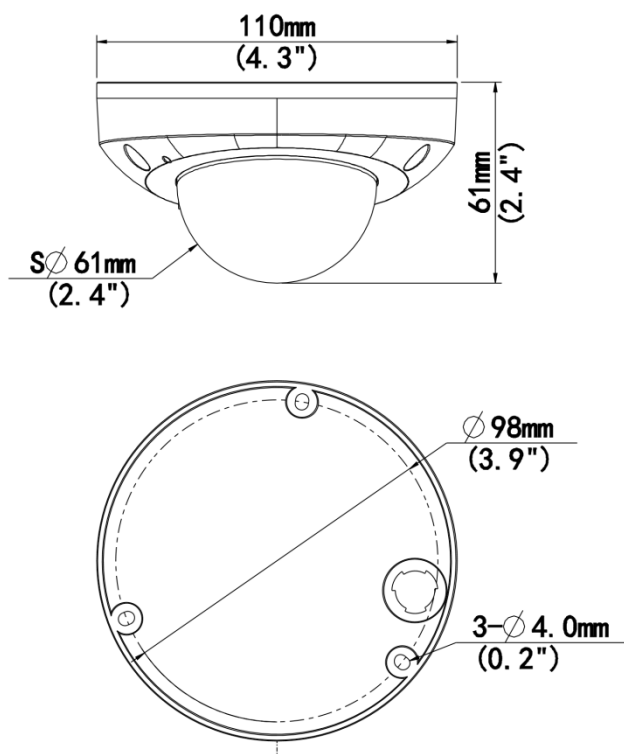

Dimensions

Accessories

TR-JB03-G-IN Junction Box for Mini Fix-dome(Support wiring from behind)	TR-UM06-E-IN Slant Mounting Bracket for Fixed Dome	TR-A01-IN NPT 3/4" Waterproof Cable Gland
TR-SE24-IN Dome Pendant Mounting Pole 200mm	TR-SE24-A-IN Dome Pendant Mounting Pole 500mm	TR-CM24-IN Dome Pendant Mounting Bracket(Indoor)