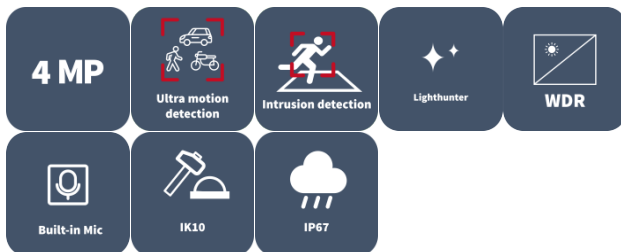

4MP HD Intelligent LightHunter IR Fixed Mini Dome Camera IPC314SB-ADF28K-I0

Features

- High quality image with 4 MP, 1/3.0" CMOS sensor
- 4 MP (2688 × 1520)@30/25 fps; 4 MP (2560 × 1440)@30/25 fps; 3 MP (2304 × 1296)@30/25 fps; 1080P (1920 × 1080)@30/25 fps
- Ultra 265, H.265, H.264, MJPEG
- Smart intrusion prevention, including cross line, intrusion, enter area, leave area detection
- Intelligent intrusion prevention system based on target classification significantly reduces false alarms caused by leaves, birds, and lights, accurately focusing on humans, vehicles, and non-motor vehicles
- LightHunter technology ensures ultra-high image quality in low illumination environment
- 120 dB true WDR technology enables clear image in strong light scene
- Supports 9:16 corridor mode
- Built-in mic
- Smart IR, up to 30 m (98.4 ft) IR distance
- MicroSD, up to 512 GB
- IK10 vandal resistant
- IP67 protection
- Supports PoE power supply
- 3-axis