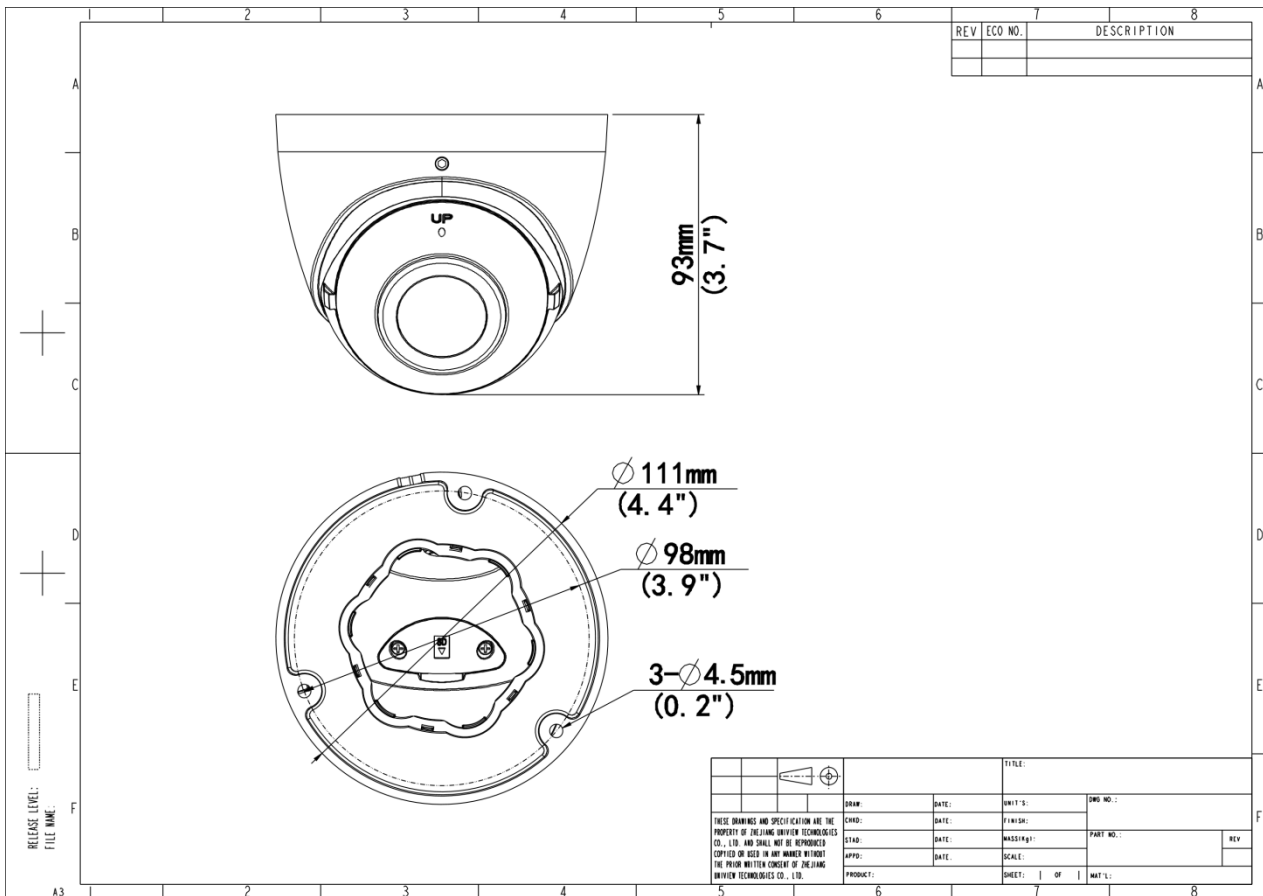

## Specifications

|                            |   |
|----------------------------|---|
| Model                      | IPC3608SB-ADF16KM-I0                                |
| <b>Camera</b>              |   |
| Max Resolution             | 8 MP  |
| Sensor                     | 1/2.7" CMOS   |
| Min. Illumination          | Colour: 0.01 lux (F2.0, AGC ON)<br>0 lux with IR on |
| Day/Night                  | IR-cut filter with auto switch (ICR)                |
| Shutter                    | Auto/Manual, 1 ~ 1/100000s                          |
| Adjustment Angle           | Pan: 0° ~ 360°, Tilt: 0° ~ 75°, Rotate: 0° ~ 360°   |
| S/N                        | >52 dB  |
| WDR                        | 120 dB  |
| <b>Lens</b>                |   |
| Focal Length               | 1.68 mm   |
| Iris Type                  | Fixed   |
| Iris                       | F2.0  |
| Field of View (H)          | 180°  |
| Field of View (V)          | 100°  |
| Field of View (D)          | 180°  |
| Lens Type                  | Fixed   |
| <b>DORI</b>                |   |
| DORI Distance (Lens)       | 1.68mm  |
| DORI Distance (Detect)     | 37.8(124.0ft)                                       |
| DORI Distance (Observe)    | 15.1(49.6ft)  |
| DORI Distance (Recognize)  | 7.6(24.8ft)   |
| DORI Distance (Identify)   | 3.8(12.4ft)   |
| <b>Illuminator</b>         |   |
| Supplemental Light         | IR  |
| Illumination Distance (IR) | 20 m (65.6 ft)                                      |
| IR On/Off Control          | Auto/Manual   |

## Dimensions