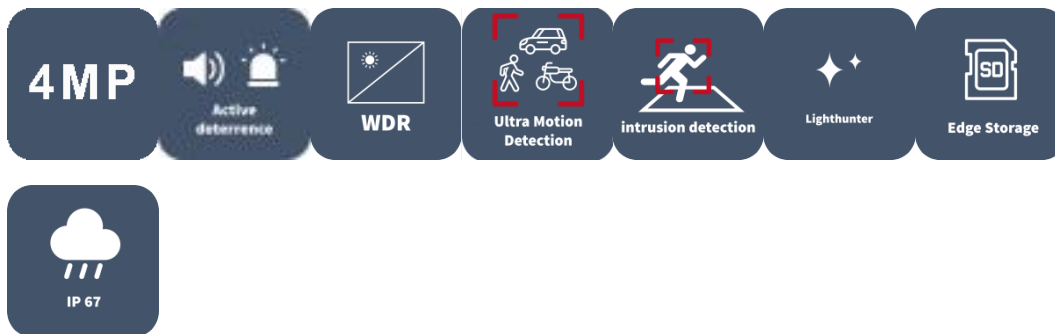

4MP HD Intelligent Light and Audible Warning Fixed Bullet Network Camera

IPC2124SB-ADF28(40)KMC-I0

Features

- High quality image with 4MP, 1/2.7"CMOS sensor
- 4MP (2688*1520)@ 30/25fps; 4MP (2560*1440)@ 30/25fps; 3MP (2304*1296) @30/25fps; 2MP (1920*1080) @30/25fps
- Ultra 265, H.265, H.264, MJPEG
- Smart intrusion prevention, include cross line, intrusion, enter area, leave area detection
- Based on target classification, smart intrusion prevention significantly reduce false alarm caused by leaves, birds and lights etc., accurately focus on human and, motor vehicle and non-motor vehicle
- Supports sound and light alarm linkage. When Smart intrusion prevention is triggered, the camera links sound alarm and light linkage.
- 120dB true WDR technology enables clear image in strong light scene
- Support 9:16 Corridor Mode
- Built-in Mic and Speaker

- Smart IR, up to 30m (98ft) IR distance
- Supports 512 G Micro SD card
- IP67 protection
- Support PoE power supply

Specifications

Camera	Description
Max Resolution	4 MP
Sensor	1/2.7" CMOS
Min. Illumination	Colour: 0.002 lux (F1.6, AGC ON) 0 Lux with light
Day/Night	IR-cut filter with auto switch (ICR)
Shutter	Auto/Manual, 1 ~ 1/100000s
Adjustment Angle	Pan: 0° ~ 360°, Tilt: 0° ~ 90°, Rotate: 0° ~ 360°
S/N	>52dB
WDR	120dB
Lens	Description
Focal Length	IPC2124SB-ADF28KMC-I0:2.8 mm IPC2124SB-ADF40KMC-I0:4.0 mm
Iris Type	Fixed
Iris	F1.6
Field of View (H)	IPC2124SB-ADF28KMC-I0:101.1° IPC2124SB-ADF40KMC-I0:83.7°
Field of View (V)	IPC2124SB-ADF28KMC-I0:55.3° IPC2124SB-ADF40KMC-I0:44.9°
Field of View (D)	IPC2124SB-ADF28KMC-I0:111.1° IPC2124SB-ADF40KMC-I0:89.2°
Lens Type	Fixed
DORI	Description
DORI Distance (Lens)	IPC2124SB-ADF28KMC-I0:2.8mm IPC2124SB-ADF40KMC-I0:4.0mm
DORI Distance (Detect)	IPC2124SB-ADF28KMC-I0:63.0m(206.7ft)