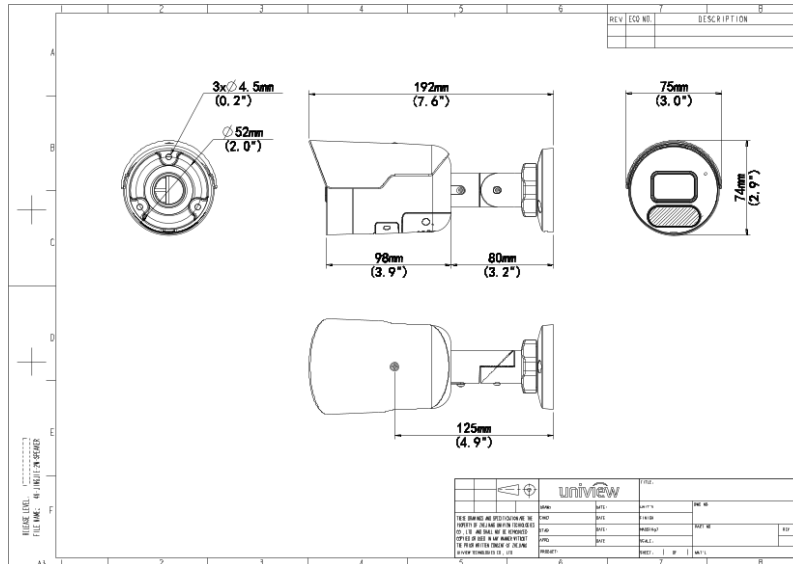

Dimensions

Accessories

TR-JB05-B-IN

Small Bullet Junction Box(Elegant White)

TR-UP06-C-IN

Pole Mounting Bracket for Bullet Junction Box Only

TR-A01-IN

NPT 3/4" Waterproof Cable Gland

TR-UC08-C

Bullet&Dome Corner Mounting Bracket

Zhejiang Uniview Technologies Co., Ltd.

No. 369, Xietong Road, Xixing Sub-district, Binjiang District, Hangzhou City, 310051, Zhejiang Province, China (Zhejiang) Pilot Free Trade Zone,