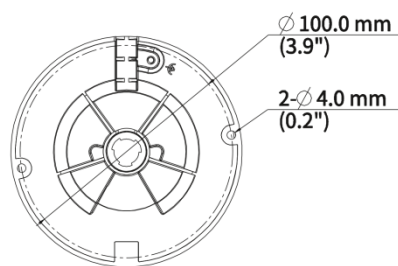

## Specifications

Model	UAC-D122-AF28M	UAC-D122-AF40M
<b>Camera</b>		
Max Resolution	2 MP	
Sensor Size	1/2.9" CMOS	
Min. Illumination	0.005 lux (F1.6, AGC ON) 0 lux (IR on)	
<b>Lens</b>		
Focus	2.8 mm	4.0 mm
Lens Mount	M12	
Angle of View (H)	101.5°	83.8°
Angle of View (V)	56.9°	42.7°
Angle of View (D)	117.4°	100.1°
<b>Illuminator</b>		
Illuminator Number	One IR illuminator	
Illumination Distance	30m	
Lifetime	≥ 60000 hours	
<b>Video</b>		
Resolution	1080P: 1920(H)×1080(V) 720P: 1280(H) ×720(V)	
Frame Rate	TVI: 1080P@25fps (default), 1080P@30fps; 720P@25fps, 720P@30fps AHD: 1080P@25fps, 1080P@30fps; 720P@25fps, 720P@30fps CVI: 1080P@25fps, 1080P@30fps; 720P@25fps, 720P@30fps CVBS: PAL, NTSC	
Shutter Time	PAL: 1/25s-1/50000s, NTSC: 1/30s-1/50000s	
<b>Image</b>		
Exposure Mode	Four modes: Global (default), BLC, HLC, DWDR	
Day/Night	Three modes: Auto (default), Day, Night	
Digital Noise Reduction	2D/3D	
White Balance	Two modes: Auto (default), Manual	
WDR	DWDR	
Smart IR	Support	
Flip	Supports 180°horizontal flip, 180°vertical flip	
Digital Defog	Support	
<b>Audio</b>		
Built-in Mic	Support	
Camera Audio	TVI: 1080P@25fps, 1080P@30fps CVI: 1080P@25fps, 1080P@30fps	
<b>Interface</b>		
Power Interface	5.5 mm Power Interface	

## Dimensions