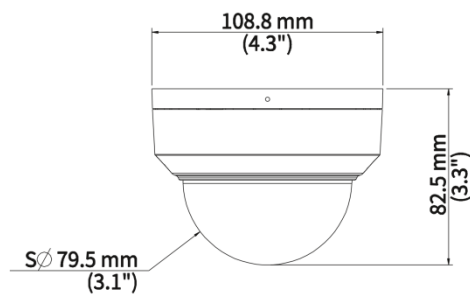

## Specifications

Model	UAC-D122-AF28M	UAC-D122-AF40M
<b>Camera</b>		
Max Resolution	2 MP	
Sensor Size	1/2.9" CMOS	
Min. Illumination	0.005 lux (F1.6, AGC ON) 0 lux (IR on)	
<b>Lens</b>		
Focus	2.8 mm	4.0 mm
Lens Mount	M12	
Angle of View (H)	101.5°	83.8°
Angle of View (V)	56.9°	42.7°
Angle of View (D)	117.4°	100.1°
<b>Illuminator</b>		
Illuminator Number	One IR illuminator	
Illumination Distance	30m	
Lifetime	≥ 60000 hours	
<b>Video</b>		
Resolution	1080P: 1920(H)×1080(V) 720P: 1280(H) ×720(V)	
Frame Rate	TVI: 1080P@25fps (default), 1080P@30fps; 720P@25fps, 720P@30fps AHD: 1080P@25fps, 1080P@30fps; 720P@25fps, 720P@30fps CVI: 1080P@25fps, 1080P@30fps; 720P@25fps, 720P@30fps CVBS: PAL, NTSC	
Shutter Time	PAL: 1/25s-1/50000s, NTSC: 1/30s-1/50000s	
<b>Image</b>		
Exposure Mode	Four modes: Global (default), BLC, HLC, DWDR	
Day/Night	Three modes: Auto (default), Day, Night	
Digital Noise Reduction	2D/3D	
White Balance	Two modes: Auto (default), Manual	
WDR	DWDR	
Smart IR	Support	
Flip	Supports 180°horizontal flip, 180°vertical flip	
Digital Defog	Support	
<b>Audio</b>		
Built-in Mic	Support	
Camera Audio	TVI: 1080P@25fps, 1080P@30fps CVI: 1080P@25fps, 1080P@30fps	
<b>Interface</b>		
Power Interface	5.5 mm Power Interface	

Video Output	BNC, supports TVI/AHD/CVI/CVBS
<b>Operating Environment</b>	
Temperature	-30°C to 60°C (-22°F to 140°F)
Humidity	≤ 95% RH (non-condensing)
Surge Protection	4 KV for power, 4 KV for video output interfaces
Ingress Protection	IP67
IK Rating	IK10
<b>General</b>	
Power	DC 12 V ± 25%
Power Consumption	MAX 3.3W
Mount	Wall Mount, Pole Mount, Corner Mount, Tilted Mount, Pendant Mount
Dimensions	Φ109mm*83mm (diameter*height)
Material	Metal
Weight	372g(0.82lb)

## Dimensions