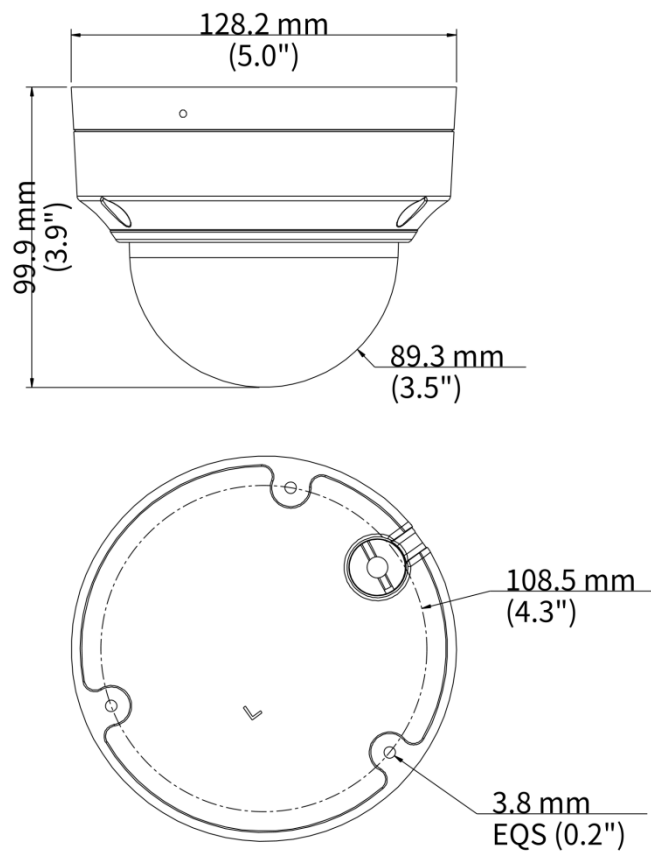

FCC (FCC 47 CFR part15 B)
Safety	CE LVD (EN 62368-1) UL/CUL (UL 62368-1, CAN/CSA C22.2 No. 62368-1)
Environment	CE-RoHS (2011/65/EU;(EU)2015/863); WEEE (2012/19/EU);
Protection	IP67 (IEC 60529) IK10 (IEC 62262)
General	
Power	DC 12 V±25%, PoE (IEEE 802.3af)
Power Consumption	Max. 1.6 W
Power Interface	Ø5.5 mm coaxial power plug
Dimensions	Ø128 mm × 100 mm (Ø5.0" × 3.9") (Ø × H)
Weight	0.56 kg (1.23 lb.)
Material	Metal + Plastic
Working Environment	-30 °C to 60 °C (-22 °F to 140 °F), Humidity: ≤ 95% RH (non-condensing)
Storage Environment	-30 °C to 60 °C (-22 °F to 140 °F), Humidity: ≤ 95% RH (non-condensing)
Surge Protection	4 KV
Reset Button	Support
Web Client Language	13 Languages: English, Simplified Chinese, Polish, German, Russian, French, Korean, Dutch, Czech, Portuguese, Spanish, Spanish (Europe), Italian

Dimensions