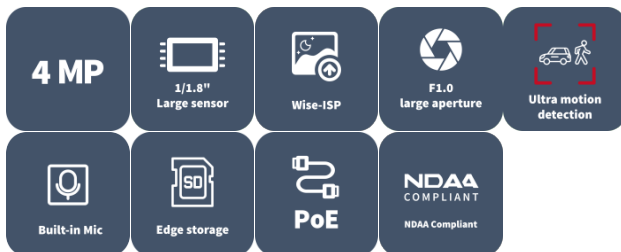

4MP ColorHunter Wise-ISP Fixed Warm Light Bullet Network Camera IPC2314LE-ADF28(40)K-WP-L

Features

- High quality image with 4 MP, 1/1.8" CMOS sensor and F1.0 large aperture lens
- 4 MP (2560 × 1440)@25/20 fps; 3 MP (2304 × 1296)@30/25 fps; 1080P (1920 × 1080)@30/25 fps
- Ultra 265, H.265, H.264, MJPEG
- Supports ColorHunter with Wise-ISP technology, deeply optimizing color, detail, and smear effects in extremely low-light scenes
- 120 dB true WDR technology enables clear image in strong light scene
- Supports 9:16 corridor mode
- Built-in mic
- White light, up to 30 m (98.4 ft) warm light distance
- MicroSD, up to 512 GB
- IP67 protection
- Supports PoE power supply
- 3-axis