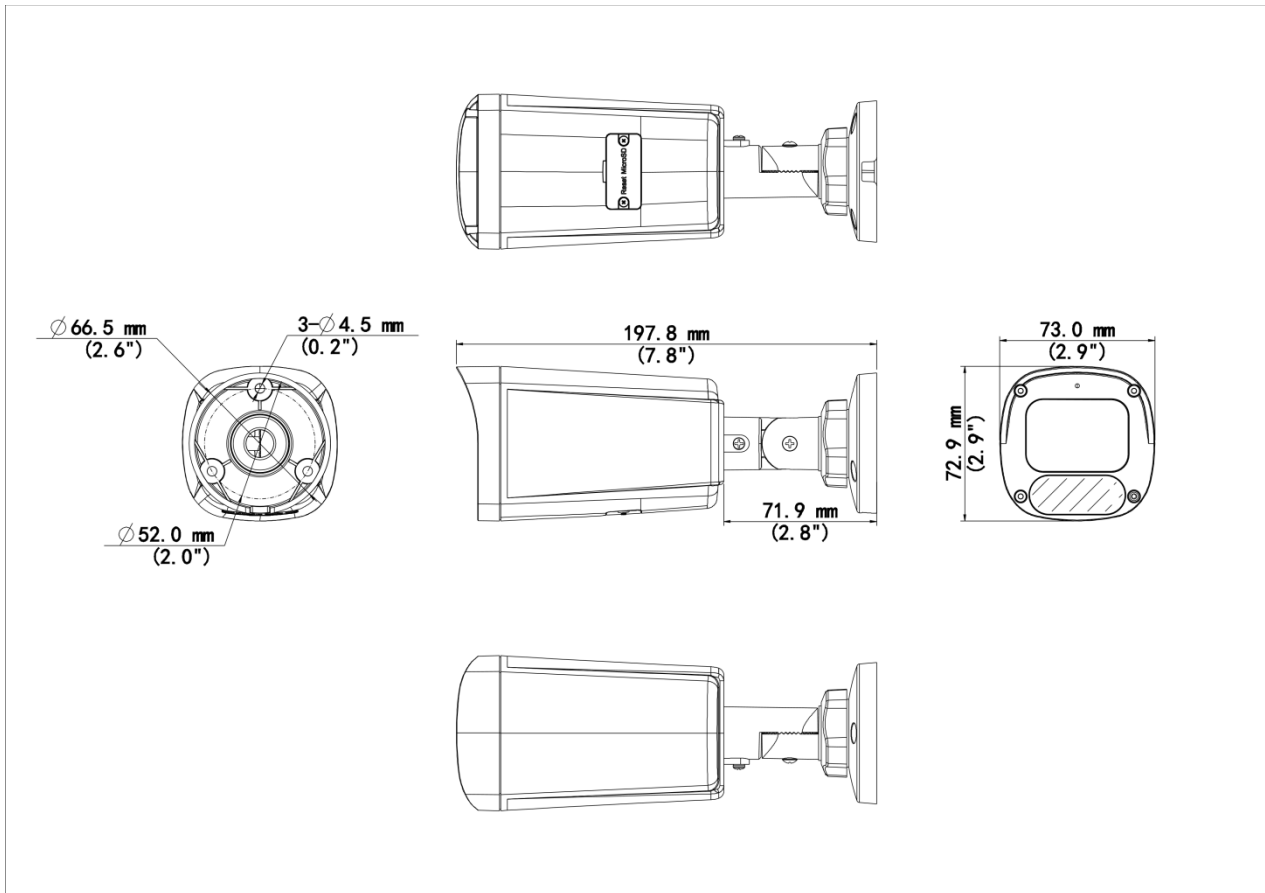

Dimensions

Accessories

TR-JB05-B-IN Small Bullet Junction Box(Elegant White)	TR-A01-IN NPT 3/4" Waterproof Cable Gland	TR-UP06-C-IN-V2 Pole Mounting Bracket for Bullet Junction Box Only
TR-UC08-C-V2 Bullet&Dome Corner Mounting Bracket