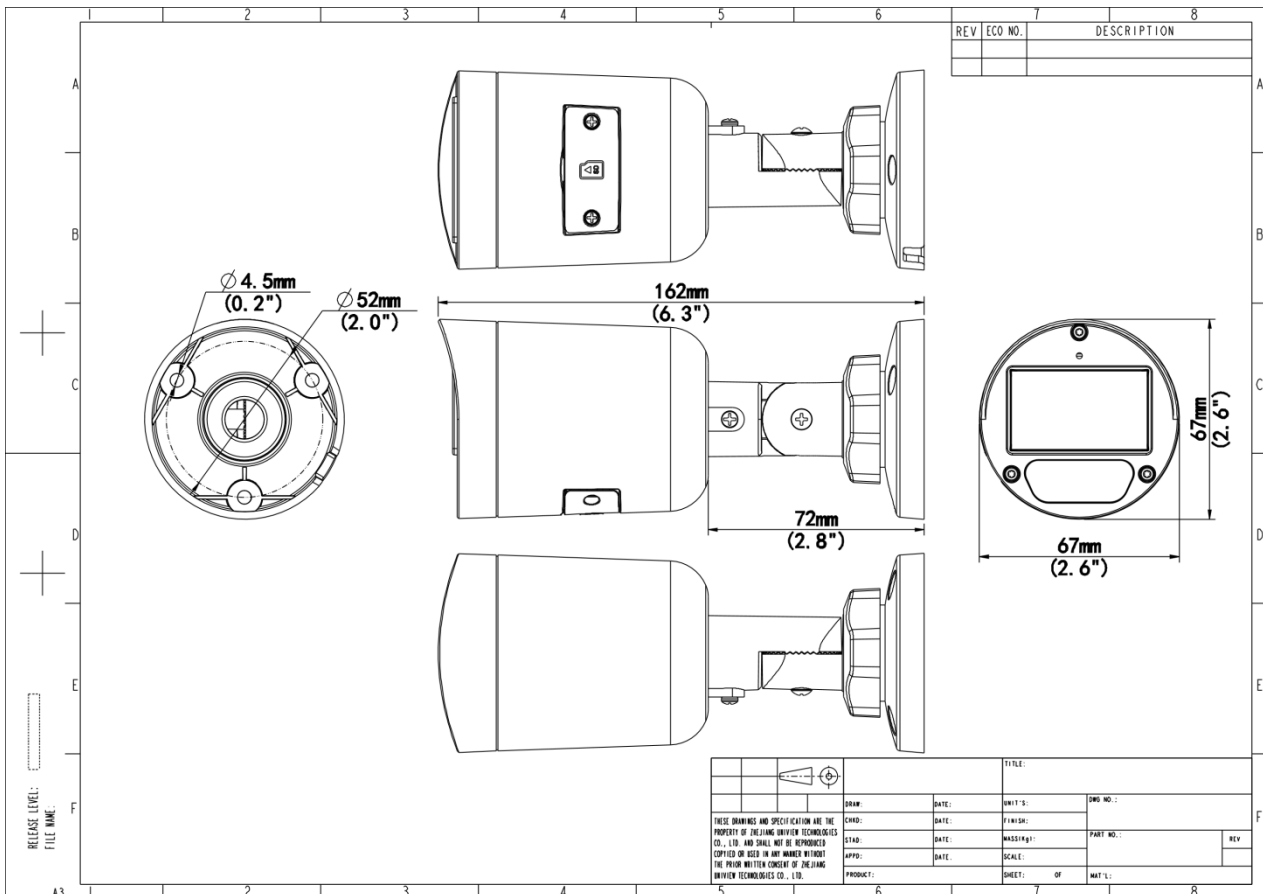

General	
Power	DC 12V±25%, PoE (IEEE 802.3af)
Power Consumption	Max 2.8W
Power Interface	Ø5.5 mm coaxial power plug
Dimensions	162 × 67 × 67mm (6.4" × 2.6" × 2.6") (L x W x H)
Weight	0.24kg (0.53lb)
Material	Metal + Plastic
Working Environment	-30 °C to 60 °C (-22 °F to 140 °F), Humidity: ≤ 95% RH (non-condensing)
Storage Environment	-30 °C to 60 °C (-22 °F to 140 °F), Humidity: ≤ 95% RH (non-condensing)
Surge Protection	4 KV
Reset Button	N/A
Web Client Language	4 Languages: English, Russian, Spanish, Vietnamese

Dimensions

Aggregate product size diagram using "main model" as an example