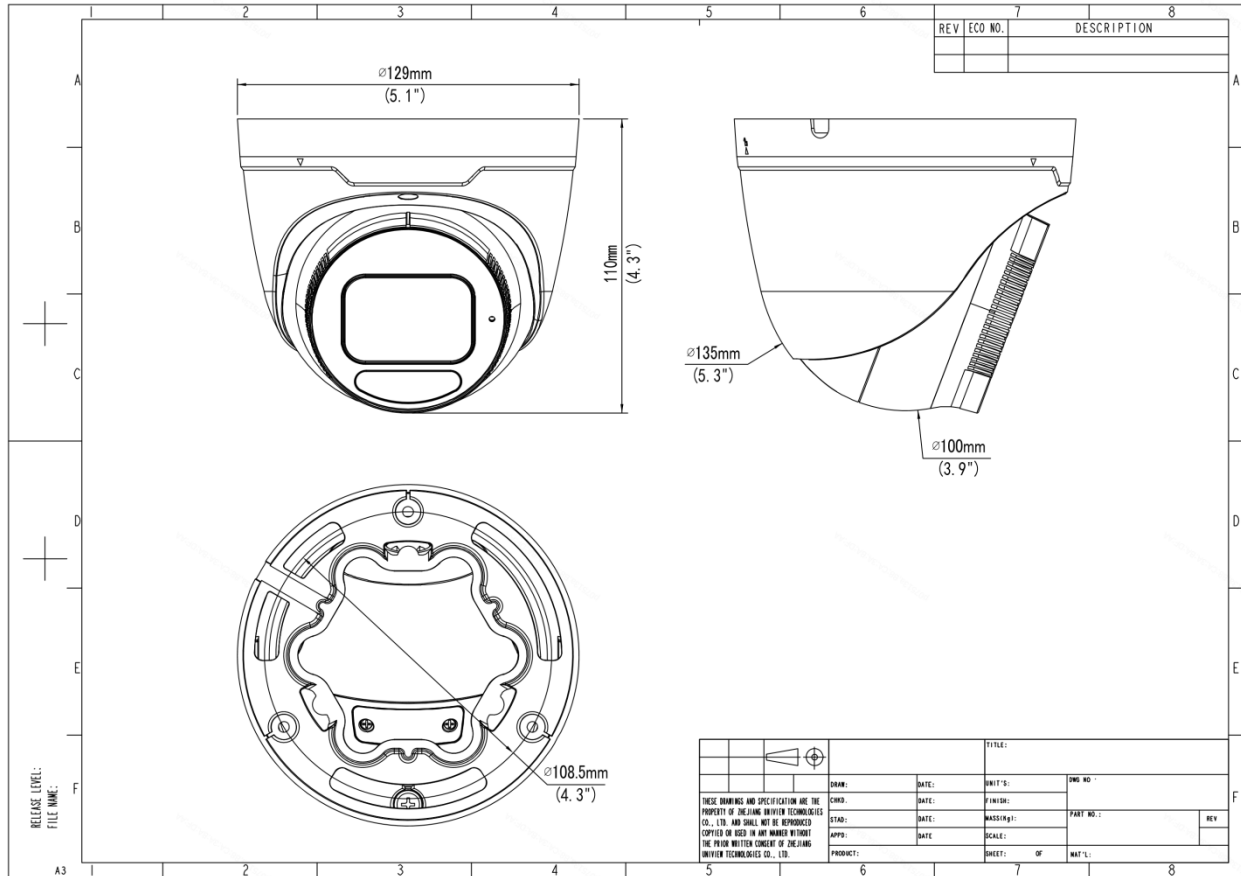

## Specifications

Model	IPC3638SE-ADF28K-WL-I0	IPC3638SE-ADF40K-WL-I0
<b>Camera</b>		
Max Resolution	8 MP	
Sensor	1/1.8" CMOS	
Min. Illumination	Colour: 0.0005 lux (F1.0, AGC ON)	
Shutter	Auto/Manual, 1 ~ 1/100000s	
Adjustment Angle	Pan: 0° ~ 360°, Tilt: 0° ~ 72°, Rotate: 0° ~ 360°	
S/N	>56 dB	
WDR	120 dB	
<b>Lens</b>		
Focal Length	2.8 mm	4.0 mm
Iris Type	Fixed	
Iris	F1.0	
Field of View (H)	113.5°	94.3°
Field of View (V)	68.3°	49.7°
Field of View (D)	133.0°	115.9°
<b>DORI</b>		
DORI Distance (Lens)	2.8mm	4.0mm
DORI Distance (Detect)	63.0m(206.7ft)	90.0m(295.3ft)
DORI Distance (Observe)	25.2m(82.7ft)	36.0m(118.1ft)
DORI Distance (Recognize)	12.6m(41.3ft)	18.0m(59.1ft)
DORI Distance (Identify)	6.3m(20.7ft)	9.0m(29.5ft)
<b>Illuminator</b>		
Supplemental Light	Warm light	
Illumination Distance (Warm Light)	30 m (98.4 ft)	
Light On/Off Control	Auto/Manual	
<b>Video</b>		

Safety	CE LVD (EN 62368-1:2014+A11:2017) CB (IEC 62368-1:2014) UL (UL 62368-1, 2nd Ed., Issue Date: 2014-12-01)
Environment	CE-RoHS (2011/65/EU;(EU)2015/863); WEEE (2012/19/EU); Reach (Regulation (EC) No 1907/2006)
Protection	IP67 (IEC 60529:1989+AMD1:1999+AMD2:2013) IK10 (IEC 62262:2002)
<b>General</b>	
Power	DC 12V±25%, PoE (IEEE 802.3af)
Power Consumption	Max 11.0W
Power Interface	Ø5.5 mm coaxial power plug
Dimensions	Ø129 x 110mm (Ø5.1" x 4.3") (Ø x H)
Weight	0.64kg (1.41lb)
Material	Metal
Working Environment	-30 °C to 60 °C (-22 °F to 140 °F), Humidity: ≤ 95% RH (non-condensing)
Storage Environment	-30 °C to 60 °C (-22 °F to 140 °F), Humidity: ≤ 95% RH (non-condensing)
Surge Protection	4 KV
Reset Button	Support
Web Client Language	20 Languages: Traditional Chinese, English, Simplified Chinese, Polish, German, Russian, French, Korean, Dutch, Czech, Portuguese (Europe), Portuguese (Brazil), Japanese, Thai, Turkish, Spanish (Latin America), Spanish (Europe), Hungarian, Italian, Vietnamese

## Dimensions

Aggregate product size diagram using IPC3638SE-ADF28K-WL-I0 as an example