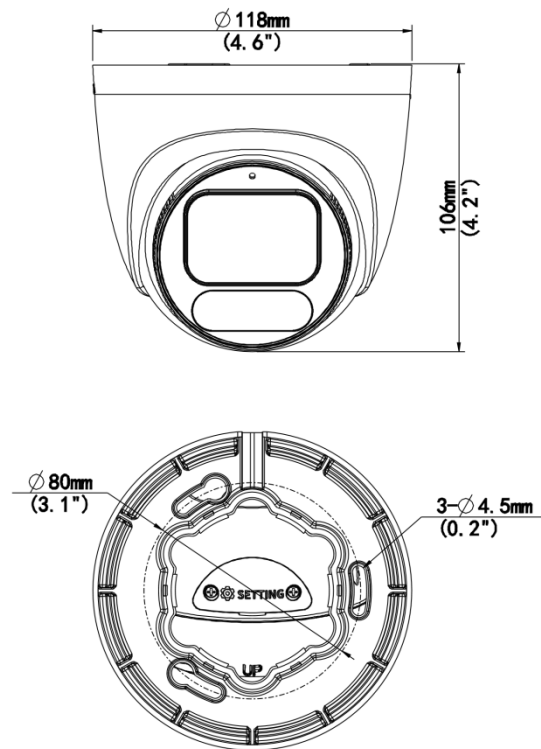

EMC	CE-EMC (EN 55032, EN 61000-3-3, EN IEC 61000-3-2, EN 55035) FCC (FCC 47 CFR part15 B)
Safety	CE LVD (EN 62368-1) UL/CUL (UL 62368-1, CAN/CSA C22.2 No. 62368-1)
Environment	CE-RoHS (2011/65/EU;(EU)2015/863); WEEE (2012/19/EU);
Protection	IP67 (IEC 60529)
General	
Power	DC 12 V±25%, PoE (IEEE 802.3af) Power consumption: Max. 2.8 W
Power Interface	Ø5.5 mm coaxial power plug
Dimensions	Ø118 mm × 106 mm (Ø4.6" × 4.2") (Ø × H)
Weight	0.48 kg (1.06 lb.)
Material	Metal
Working Environment	-30 °C to 60 °C (-22 °F to 140 °F), Humidity: ≤ 95% RH (non-condensing)
Storage Environment	-30 °C to 60 °C (-22 °F to 140 °F), Humidity: ≤ 95% RH (non-condensing)
Surge Protection	4 KV
Reset Button	Support
Web Client Language	13 Languages: English, Simplified Chinese, Polish, German, Russian, French, Korean, Dutch, Czech, Portuguese, Spanish, Spanish (Europe), Italian

Dimensions