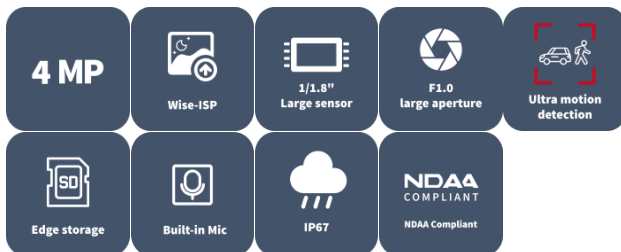

4MP ColorHunter with Wise-ISP Fixed Eyeball Network Camera IPC3624SR-ADF28KM-WP

Features

- High quality image with 4 MP, 1/1.8" CMOS sensor and F1.0 large aperture lens
- 4 MP (2688 × 1520)@25/20 fps; 4 MP (2560 × 1440)@25/20 fps; 3 MP (2304 × 1296)@30/25 fps; 1080P (1920 × 1080)@30/25 fps
- Ultra 265, H.265, H.264, MJPEG
- Supports ColorHunter with Wise-ISP technology, deeply optimizing color, detail, and smear effects in extremely low-light scenes
- 120 dB true WDR technology enables clear image in strong light scene
- Supports 9:16 corridor mode
- Built-in mic
- White light, up to 30 m (98.4 ft.) warm light distance
- MicroSD, up to 512 GB
- IP67 protection
- Supports PoE power supply
- 3-axis