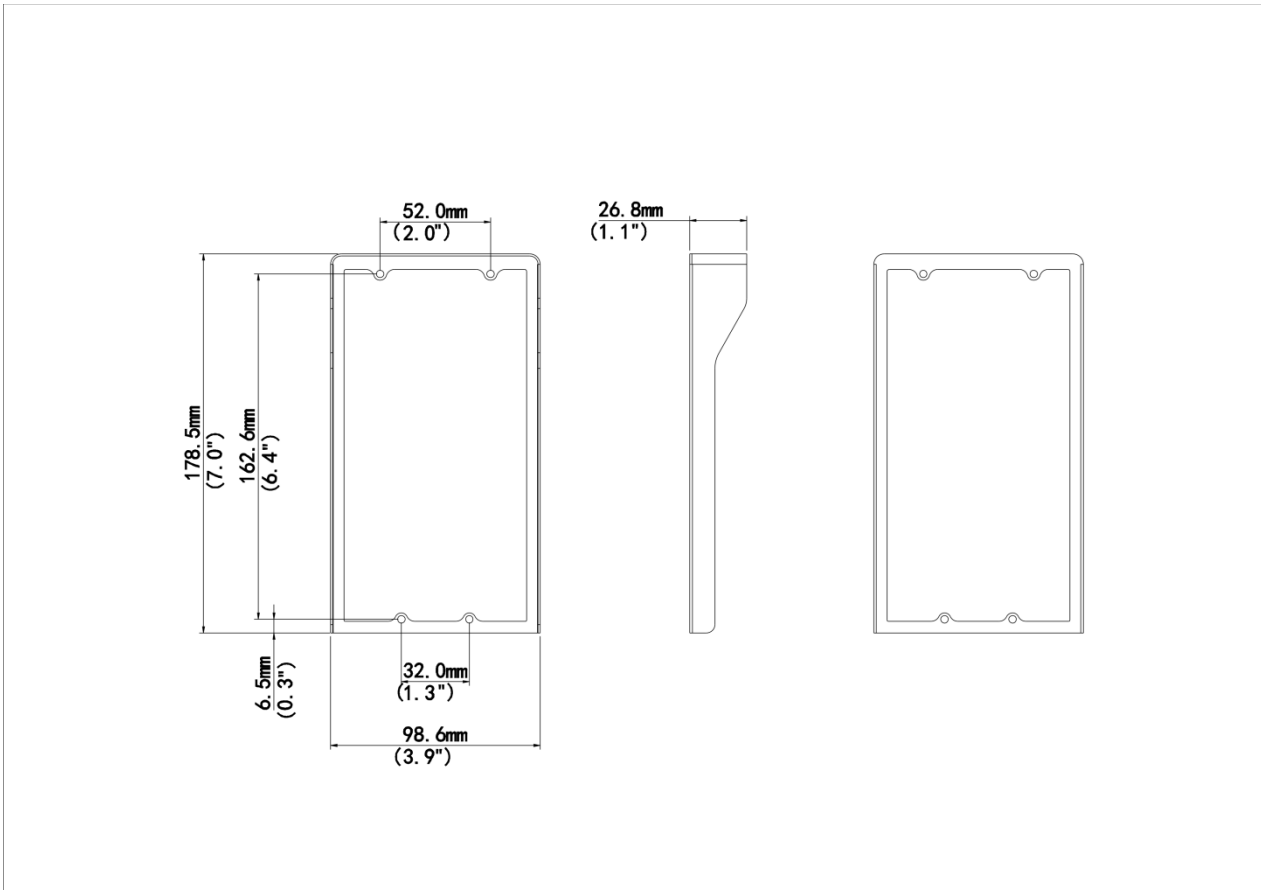

Sunshade

EP-CS202

Overview

EP-CS202 is a sunshade used for villa door stations.

Features

- Compatible with OEU-202S-HMK2 and OEU-202S-HMK4 villa door stations.

Specifications

Model	EP-CS202
Hardware Specification	
Material	Metal
Dimensions (L x W x H)	98.6mm x 26.8mm x 178.5mm
Mount Method	Wall mount
Weight	84.4g
Specification Index	
Application Scenario	Indoor, outdoor

Ordering Info

Product Model	Description
EP-CS202	202 Door Stations Sunshade(Metal)

Dimensions

Zhejiang Uniview Technologies Co., Ltd.

No. 369, Xietong Road, Xixing Sub-district, Binjiang District, Hangzhou City, 310051, Zhejiang Province, China (Zhejiang) Pilot Free Trade Zone, China