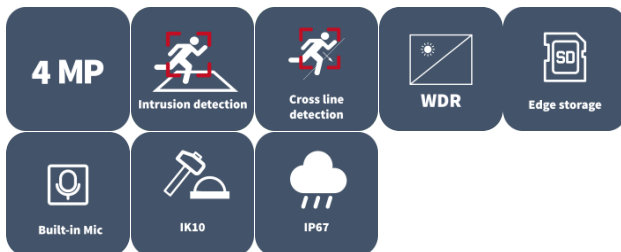

4MP HD IR VF Dome Network Camera IPC3534LB-ADZK-H

Features

- High quality image with 4 MP, 1/3.0" CMOS sensor
- 4 MP (2688 × 1520)@25/20 fps; 4 MP (2560 × 1440)@25/20 fps; 3 MP (2304 × 1296)@30/25 fps; 1080P (1920 × 1080)@30/25 fps
- Ultra 265, H.265, H.264, MJPEG
- 120 dB true WDR technology enables clear image in strong light scene
- Supports 9:16 corridor mode
- Smart IR, up to 40 m (131.2 ft.) IR distance
- MicroSD, up to 512 GB
- IP67 protection
- IK10 protection
- Supports PoE power supply
- 3-axis

Specifications

Model	IPC3534LB-ADZK-H
Camera	
Max Resolution	4 MP
Sensor	1/3.0" CMOS
Min. Illumination	Color: 0.003 Lux (F1.6, AGC ON), 0 Lux with IR on
Day/Night	IR-cut filter with auto switch (ICR)
Shutter	Auto/Manual, 1 ~ 1/100000s
Adjustment Angle	Pan: 3° to 360°, Tilt: 0° to 70°, Rotate: 3° to 360°
S/N	>52 dB
WDR	120 dB
Lens	
Focal Length	2.8 to 12 mm
Iris Type	Fixed
Iris	F1.6
Field of View (H)	91.5° to 34°
Field of View (V)	51.0° to 18.9°
Field of View (D)	96.0° to 36.9°
DORI	
DORI Distance (Lens)	2.8 to 12 mm
DORI Distance (Detect)	63.0 m to 270.0 m (206.7 ft. to 885.8 ft.)
DORI Distance (Observe)	25.2 m to 108.0 m (82.7 ft. to 354.3 ft.)
DORI Distance (Recognize)	12.6 m to 54.0 m (41.3 ft. to 177.2 ft.)
DORI Distance (Identify)	6.3 m to 27.0 m (20.7 ft. to 88.6 ft.)
Illuminator	
Supplemental Light	IR
Illumination Distance (IR)	40 m (131.2 ft.)
Wavelength	850 nm
IR On/Off Control	Auto/Manual
Video	
Video Compression	Ultra 265, H.265, H.264, MJPEG
H.264 Code Profile	Baseline profile, Main profile, High profile
Frame Rate	Main Stream: 4 MP (2688 × 1520), max. 25 fps; 4 MP (2560 × 1440), max. 25 fps; 3 MP (2304 × 1296), max. 30 fps; 1080P (1920 × 1080), max. 30 fps; 720P (1280 × 720), max. 30 fps; Sub Stream: 720P (1280 × 720), max. 30 fps; D1 (720 × 576), max. 30 fps; 640 × 360, max. 30 fps;
Video Bit Rate	128 Kbps to 6144 Kbps
U-code	Support
OSD	Up to 4 OSDs
Privacy Mask	Up to 4 areas
ROI	Support
Video Stream	Dual streams
Image	