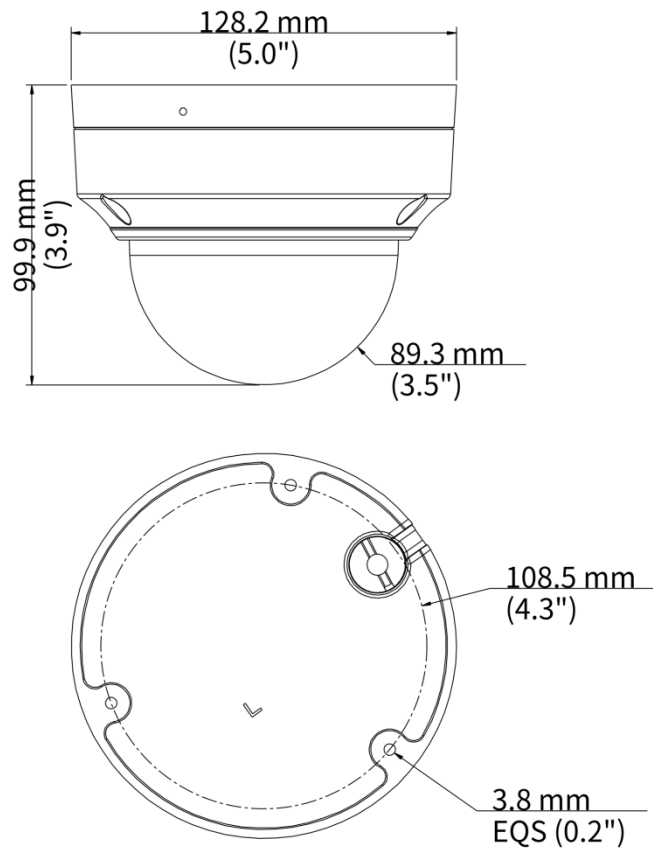

EMC	CE-EMC (EN 55032, EN 61000-3-3, EN IEC 61000-3-2, EN 55035) FCC (FCC 47 CFR part15 B)
Safety	CE LVD (EN 62368-1) CB (IEC 62368-1) UL/CUL (UL 62368-1, CAN/CSA C22.2 No. 62368-1)
Environment	CE-RoHS (2011/65/EU;(EU)2015/863); WEEE (2012/19/EU);
Protection	IP67 (IEC 60529) IK10 (IEC 62262)
General	
Power	DC 12 V±25%, PoE (IEEE 802.3af)
Power Consumption	Max. 8.0 W
Power Interface	Ø5.5 mm coaxial power plug
Dimensions	Ø128 mm × 100 mm (Ø5.0" × 3.9") (Ø × H)
Weight	0.66 kg (1.46 lb.)
Material	Metal + Plastic
Working Environment	-30 °C to 60 °C (-22 °F to 140 °F), Humidity: ≤ 95% RH (non-condensing)
Storage Environment	-30 °C to 60 °C (-22 °F to 140 °F), Humidity: ≤ 95% RH (non-condensing)
Surge Protection	6 KV
Reset Button	Support
Web Client Language	4 Languages: English, Russian, Spanish, Vietnamese

Dimensions