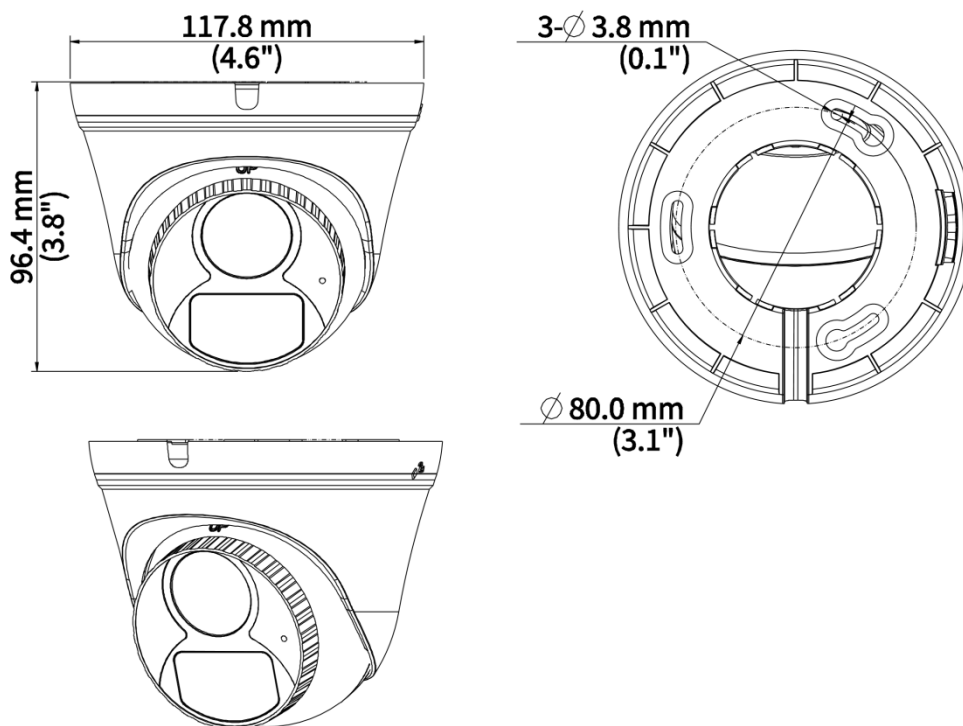

Temperature	-30 °C to 60 °C (-22 °F to 140 °F)
Humidity	≤ 95% RH (non-condensing)
Surge Protection	4kV for power&4kV for video output interfaces
General	
Power	DC 12 V ± 25%
Power Consumption	MAX 2.3W
Mount	Wall Mount, Pole Mount, Corner Mount, Pendant Mount
Dimensions	Φ118mm*96mm (diameter*height)
Material	Graphene + Plastic
Weight	209g(0.46lb)
OSD Menu Language	11 Languages: English, German, Spanish (Latin America), French, Italian, Japanese, Korean, Polish, Portuguese (Brazil), Russian, Turkish
Certification	
EMC	CE-EMC (EN 55032, EN 61000-3-3, EN IEC 61000-3-2, EN 55035), FCC (FCC 47 CFR part15 B)
Safety	CE-LVD (EN 62368-1)
Environment	CE-RoHS (2011/65/EU; (EU) 2015/863); WEEE (2012/19/EU)
Protection	IP67 (IEC 60529)

Dimensions