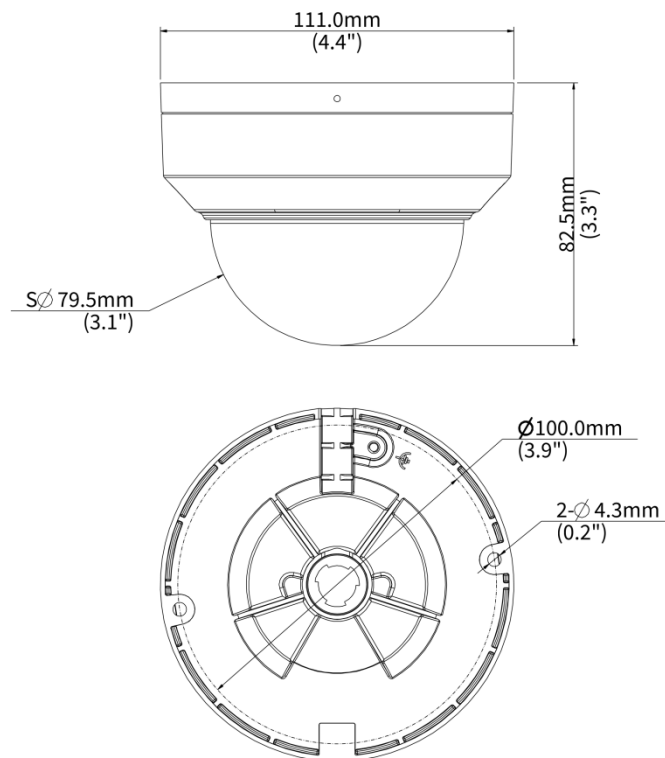

Reset Button	Support
Web Client Language	20 Languages: Traditional Chinese, English, Simplified Chinese, Polish, German, Russian, French, Korean, Dutch, Czech, Portuguese (Europe), Portuguese (Brazil), Japanese, Thai, Turkish, Spanish (Latin America), Spanish (Europe), Hungarian, Italian, Vietnamese

Dimensions

Accessories

TR-JB03-G-IN

Junction Box for Mini Fix-dome(Support wiring from behind)

TR-JB07/WM03-G-IN

Wall Mounting Assembling Bracket For 32 Fix-dome&Mini Fix-dome&Plastic Turret Camera

TR-WM03-D-IN

Wall Mounting Bracket for 32 Fix-dome&Mini Fix-dome&Plastic Turret Camera