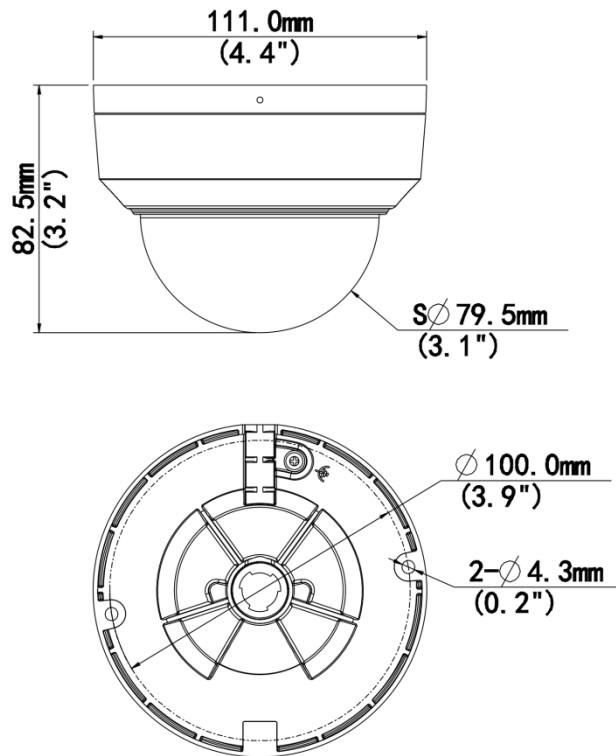

Dimensions

Accessories

TR-JB03-G-IN

Junction Box for Mini Fix-dome(Support wiring from behind)

TR-JB07/WM03-G-IN

Wall Mounting Assembling Bracket For 32 Fix-dome&Mini Fix-dome&Plastic Turret Camera

TR-WM03-D-IN

Wall Mounting Bracket for 32 Fix-dome&Mini Fix-dome&Plastic Turret Camera

TR-UM06-E-IN

Slant Mounting Bracket for Fixed Dome

TR-A01-IN

NPT 3/4" Waterproof Cable Gland

TR-UP06-IN

Universal Pole Mounting Bracket