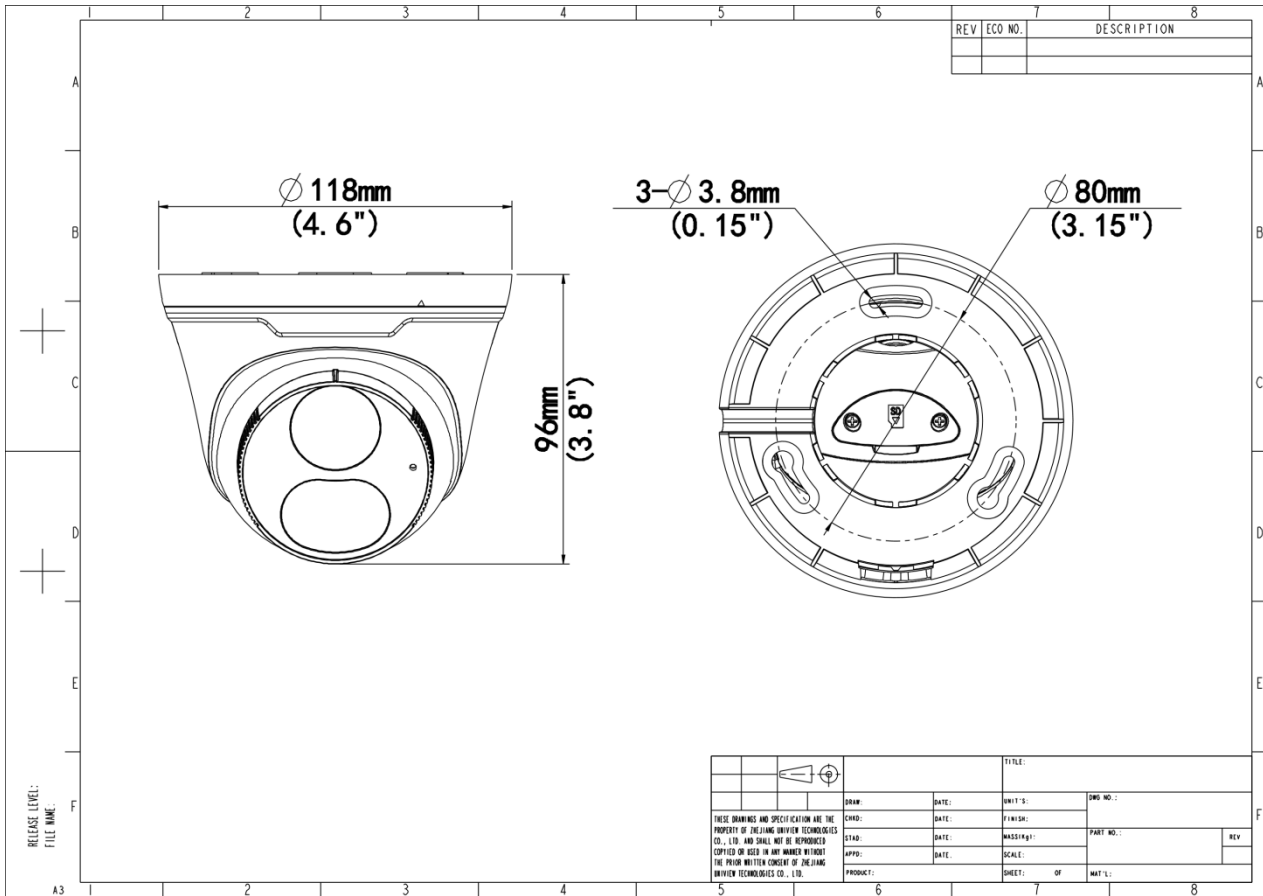

Dimensions

Accessories

TR-JB03-I-IN

Junction Box for Plastic Turret Camera
(Support wiring from behind)

TR-JB07/WM03-G-IN

Wall Mounting Assembling Bracket For
32 Fix-dome&Mini Fix-dome&Plastic Turret Camera

TR-WM03-D-IN

Wall Mounting Bracket for 32 Fix-dome&Mini Fix-dome&Plastic Turret Camera