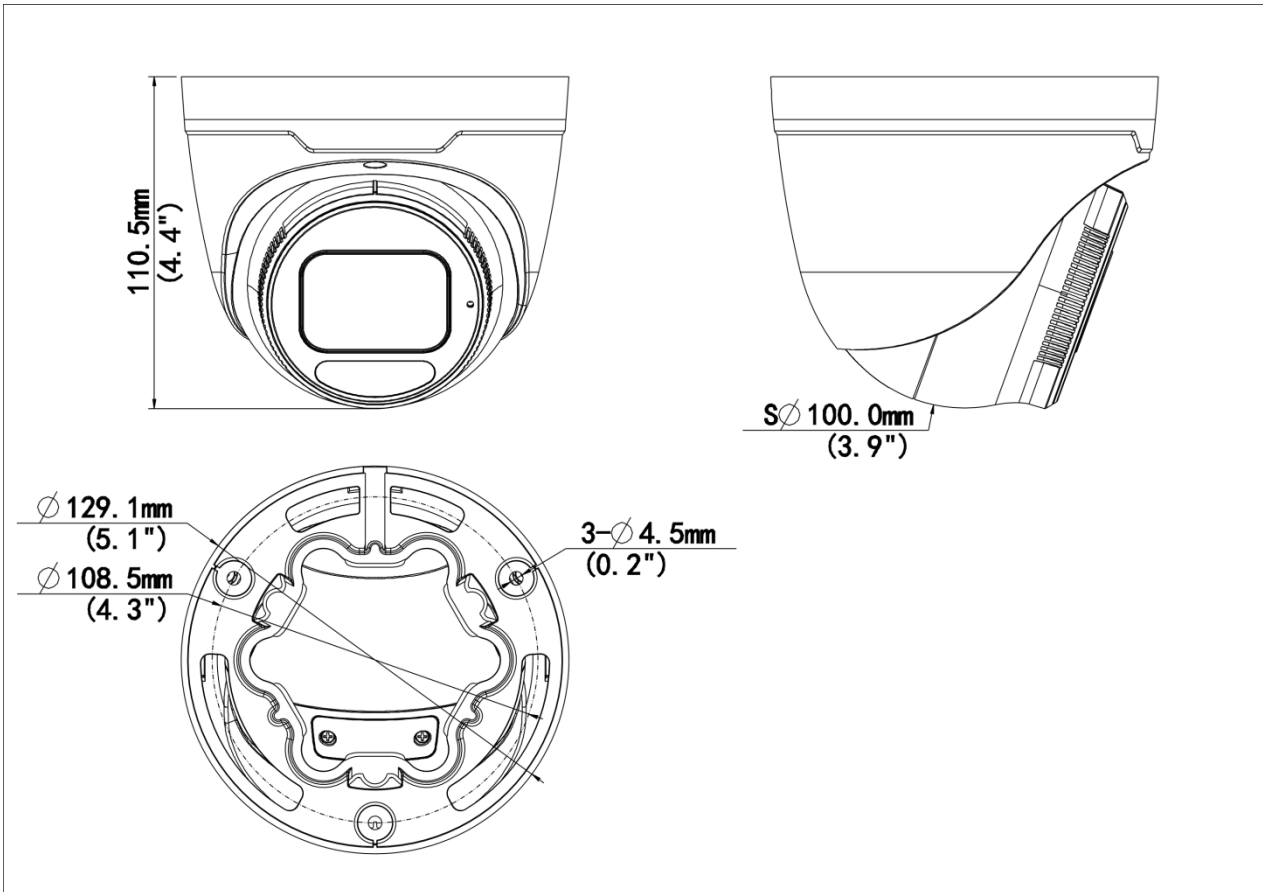

## Specifications

Model	IPC3638SE-ADF28K-WP-I1	IPC3638SE-ADF40K-WP-I1
<b>Camera</b>		
Max Resolution	8 MP	
Sensor	1/1.2" CMOS	
Min. Illumination	Colour: 0.0003 lux ( F1.0, AGC ON)	
Shutter	Auto/Manual, 1 to 1/100000 s	
Adjustment Angle	Pan: 0° ~ 360°, Tilt: 0° ~ 75°, Rotate: 0° ~ 360°	
S/N	>56 dB	
WDR	130 dB	
<b>Lens</b>		
Focal Length	2.8 mm	4.0 mm
Iris Type	Fixed	
Iris	F1.0	
Field of View (H)	105.0°	88.3°
Field of View (V)	56.1°	48.3°
Field of View (D)	121.0°	102.5°
Lens Type	Fixed	
<b>DORI</b>		
DORI Distance (Lens)	2.8mm	4.0 mm
DORI Distance (Detect)	43.4m(142.5ft)	62.1m(203.6ft)
DORI Distance (Observe)	17.4m(57.0ft)	24.8m(81.5ft)
DORI Distance (Recognize)	8.7m(28.5ft)	12.4m(40.7ft)
DORI Distance (Identify)	4.3m(14.3ft)	6.2m(20.4ft)
<b>Illuminator</b>		
Supplemental Light	Warm light	

Network	1 × RJ45 10 M/100 M Base-TX Ethernet
Video Output	N/A
<b>Certification</b>	
EMC	CE-EMC (EN 55032, EN 61000-3-3, EN IEC 61000-3-2, EN 50130) FCC (FCC 47 CFR part15 B)
Safety	CE-LVD (EN 62368-1) UL/CUL (UL 62368-1, CAN/CSA C22.2 No. 62368-1)
Environment	CE-RoHS (2011/65/EU;(EU)2015/863); WEEE (2012/19/EU)
Protection	IP67 (IEC 60529) IK10 (IEC 62262)
<b>General</b>	
Power	DC 12V±25%, PoE (IEEE 802.3af)
Power Consumption	Max 6.0W
Power Interface	Ø5.5 mm coaxial power plug
Dimensions	Ø129 x 110mm (Ø5.1" x 4.3") (Ø x H)
Weight	0.69kg (1.53lb)
Material	Metal
Working Environment	-30 °C to 60 °C (-22 °F to 140 °F), Humidity: ≤ 95% RH (non-condensing)
Storage Environment	-30 °C to 60 °C (-22 °F to 140 °F), Humidity: ≤ 95% RH (non-condensing)
Surge Protection	4 KV
Reset Button	Support
Web Client Language	20 Languages: Traditional Chinese, English, Simplified Chinese, Polish, German, Russian, French, Korean, Dutch, Czech, Portuguese (Europe), Portuguese (Brazil), Japanese, Thai, Turkish, Spanish (Latin America), Spanish (Europe), Hungarian, Italian, Vietnamese

## Dimensions

Aggregate product size diagram using IPC3638SE-ADF28K-WP-I1 as an example