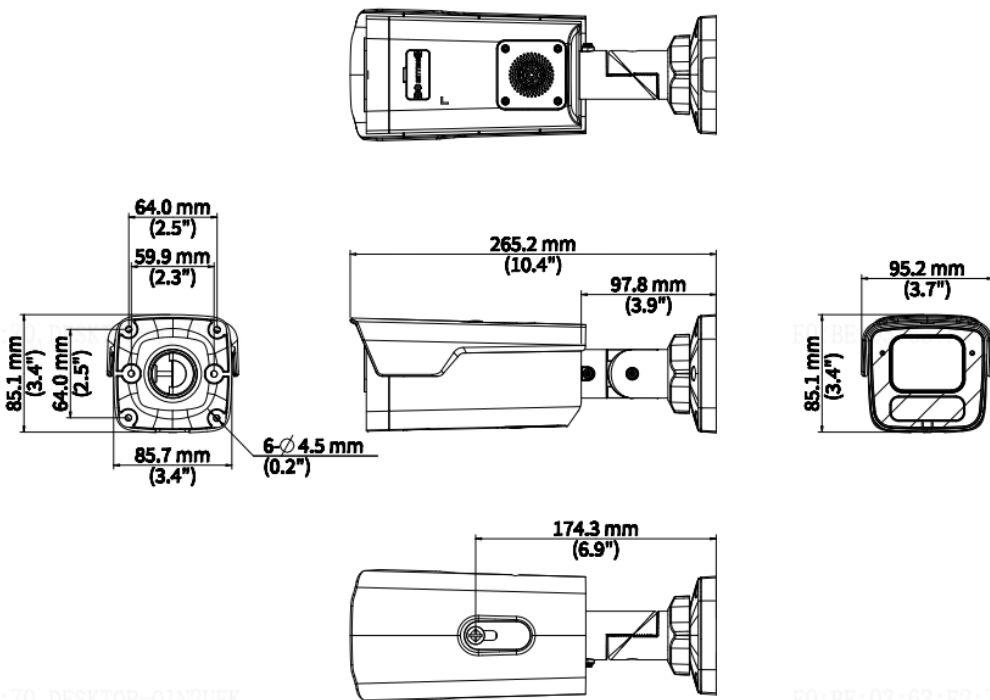

크기

03:63:P2:70, DESKTOP-Q1N2UEK

E0:BE:03:63:P2:70, DESKTOP-Q1

03:63:P2

E0:BE:03:63:P2:70, DESKTOP-Q1

03:63:P2:70, DESKTOP-Q1N2UEK

E0:BE:03:63:P2:70, DESKTOP-Q1

액세서리

TR-JB07-D-IN-V2

Bullet Junction Box(Support wiring from behind)

TR-JB06-A-IN

Middle Bullet Junction Box(Elegant White)

TR-UP06-B-IN

Bullet Pole Mounting Bracket

TR-A01-IN

NPT 3/4" Waterproof Cable Gland