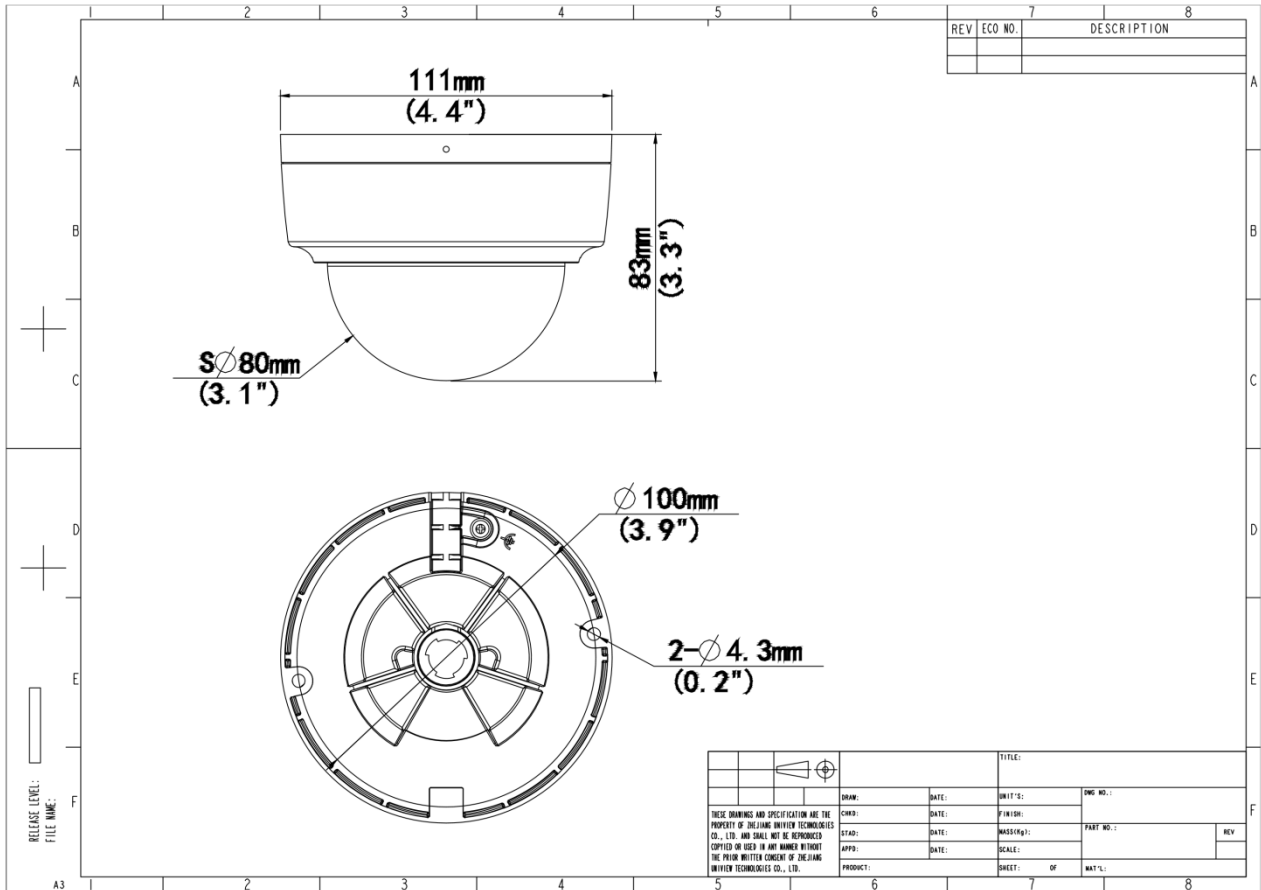

## Specifications

Model	IPC325SS-ADF28K-I1	IPC325SS-ADF40K-I1
<b>Camera</b>		
Max Resolution	5 MP	
Sensor	1/2.7" CMOS	
Min. Illumination	Colour: 0.002 lux (F1.6, AGC ON) 0 lux with IR on	
Day/Night	IR-cut filter with auto switch (ICR)	
Shutter	Auto/Manual, 1 ~ 1/100000s	
Adjustment Angle	Pan: 0° ~ 352°, Tilt: 0° ~ 70°, Rotate: 0° ~ 350°	
S/N	>52 dB	
WDR	130 dB	
<b>Lens</b>		
Focal Length	2.8 mm	4.0 mm
Iris Type	Fixed	
Iris	F1.6	
Field of View (H)	110.0°	91.2°
Field of View (V)	58.7°	43.7°
Field of View (D)	130°	95.3°
<b>DORI</b>		
DORI Distance (Lens)	2.8mm	4.0mm
DORI Distance (Detect)	63.0m(206.7ft)	90.0m(295.3ft)
DORI Distance (Observe)	25.2m(82.7ft)	36.0m(118.1ft)
DORI Distance (Recognize)	12.6m(41.3ft)	18.0m(59.1ft)
DORI Distance (Identify)	6.3m(20.7ft)	9.0m(29.5ft)
<b>Illuminator</b>		
Supplemental Light	IR	
Illumination Distance (IR)	40 m (131.2 ft)	

Certification	
EMC	CE-EMC (EN 55032, EN 61000-3-3, EN IEC 61000-3-2, EN 50130) FCC (FCC 47 CFR part15 B)
Safety	CE-LVD (EN 62368-1) CB (IEC 62368-1) UL/CUL (UL 62368-1, CAN/CSA C22.2 No. 62368-1)
Environment	CE-RoHS (2011/65/EU;(EU)2015/863); WEEE (2012/19/EU)
Protection	IP67 (IEC 60529) IK10 (IEC 62262)
General	
Power	DC 12V±25%, PoE (IEEE 802.3af)
Power Consumption	Max 6.5W
Power Interface	Ø5.5 mm coaxial power plug
Dimensions	Ø111 x 83mm (Ø4.4" x 3.3") (Ø x H)
Weight	0.42kg (0.93lb)
Material	Metal
Working Environment	-30 °C to 60 °C (-22 °F to 140 °F), Humidity: ≤ 95% RH (non-condensing)
Storage Environment	-30 °C to 60 °C (-22 °F to 140 °F), Humidity: ≤ 95% RH (non-condensing)
Surge Protection	4 KV
Reset Button	Support
Web Client Language	20 Languages: Traditional Chinese, English, Simplified Chinese, Polish, German, Russian, French, Korean, Dutch, Czech, Portuguese (Europe), Portuguese (Brazil), Japanese, Thai, Turkish, Spanish (Latin America), Spanish (Europe), Hungarian, Italian, Vietnamese

## Dimensions

Aggregate product size diagram using "main model" as an example