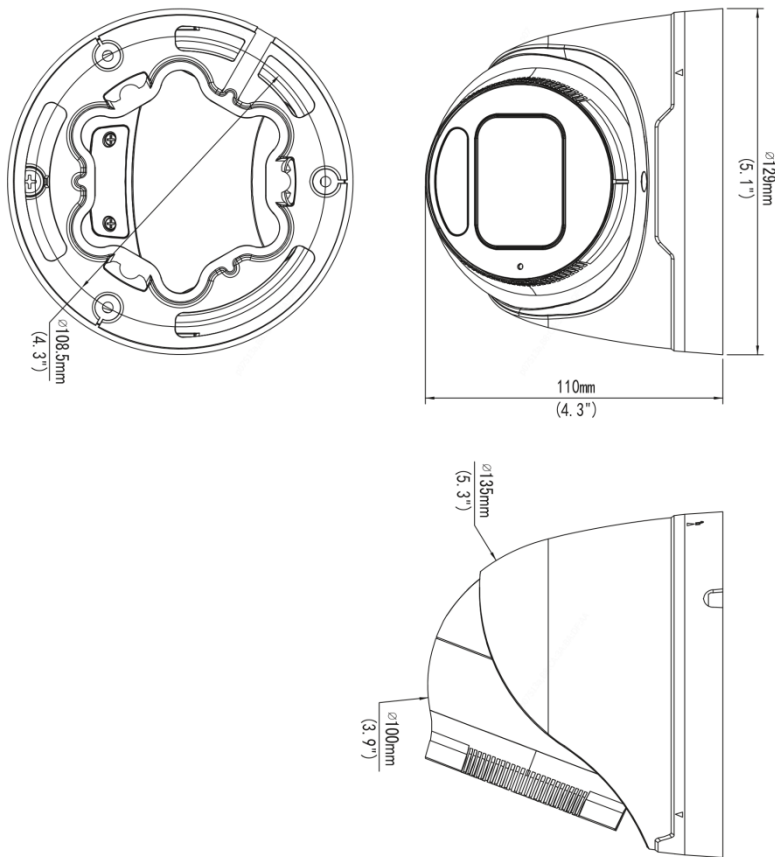

Web Client Language

20 Languages: Traditional Chinese, English, Simplified Chinese, Polish, German, Russian, French, Korean, Dutch, Czech, Portuguese (Europe), Portuguese (Brazil), Japanese, Thai, Turkish, Spanish (Latin America), Spanish (Europe), Hungarian, Italian, Vietnamese

Dimensions