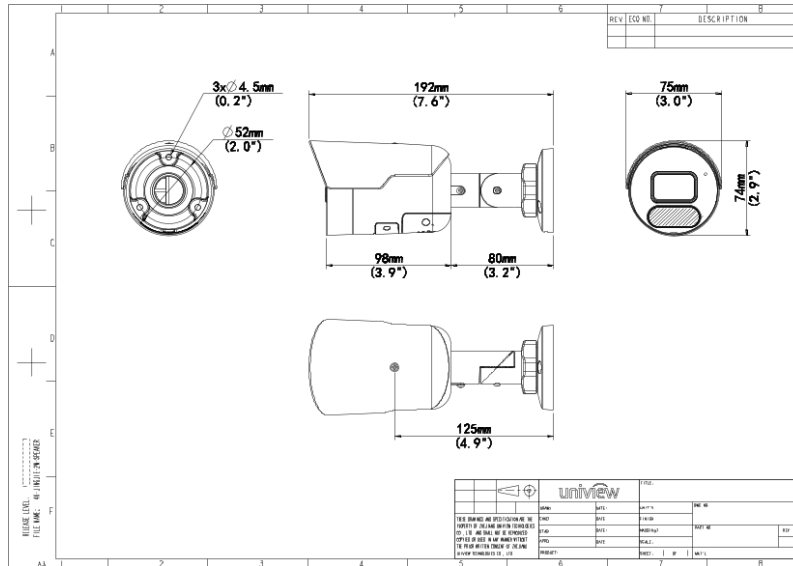

## Specifications

Camera	Description
Max Resolution	4MP
Sensor	1/2.7" CMOS
Min. Illumination	Colour: 0.002 lux ( F1.6, AGC ON) 0 Lux with light
Day/Night	IR-cut filter with auto switch (ICR)
Shutter	Auto/Manual, 1 ~ 1/100000s
Adjustment Angle	Pan: 0° ~ 360°, Tilt: 0° ~ 90°, Rotate: 0° ~ 360°
S/N	>52dB
WDR	120dB
Lens	Description
Focal Length	IPC2124SB-ADF28KMC-I0:2.8 mm IPC2124SB-ADF40KMC-I0:4.0 mm
Iris Type	Fixed
Iris	F1.6
Field of View (H)	IPC2124SB-ADF28KMC-I0:101.1° IPC2124SB-ADF40KMC-I0:83.7°
Field of View (V)	IPC2124SB-ADF28KMC-I0:55.3° IPC2124SB-ADF40KMC-I0:44.9°
Field of View (D)	IPC2124SB-ADF28KMC-I0:111.1° IPC2124SB-ADF40KMC-I0:89.2°
Lens Type	Fixed
DORI	Description
DORI Distance (Lens)	IPC2124SB-ADF28KMC-I0:2.8mm IPC2124SB-ADF40KMC-I0:4.0mm

## Dimensions