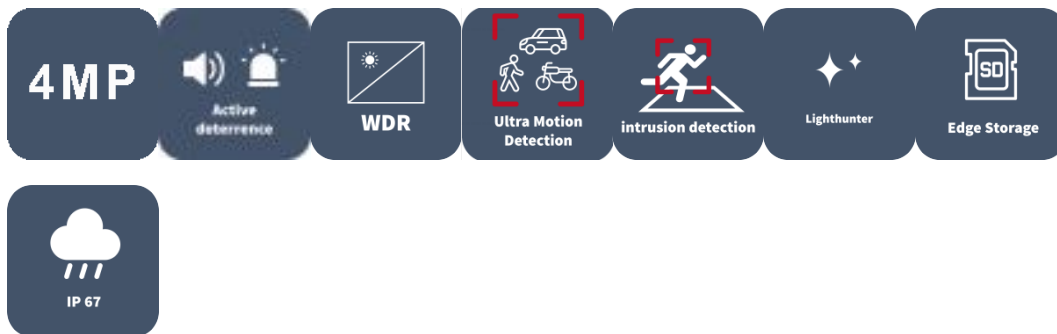

## Features

- High quality image with 4MP, 1/2.7"CMOS sensor
- 4MP (2688\*1520)@ 30/25fps; 4MP (2560\*1440)@ 30/25fps; 3MP (2304\*1296) @30/25fps; 2MP (1920\*1080) @30/25fps
- Ultra 265, H.265, H.264, MJPEG
- Smart intrusion prevention, include cross line, intrusion, enter area, leave area detection
- Based on target classification, smart intrusion prevention significantly reduce false alarm caused by leaves, birds and lights etc., accurately focus on human and, motor vehicle and non-motor vehicle
- Supports sound and light alarm linkage. When Smart intrusion prevention is triggered, the camera links sound alarm and light linkage.
- Intelligent
- 120dB true WDR technology enables clear image in strong light scene
- Support 9:16 Corridor Mode

- Built-in Mic and Speaker
- Smart IR, up to 30m (98ft) IR distance
- Supports 512 G Micro SD card
- IP67 protection
- Support PoE power supply