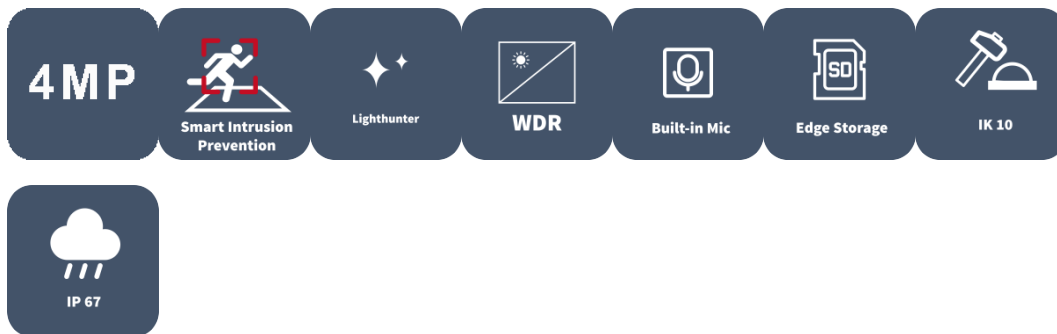

4MP HD Intelligent LightHunter IR VF Dome Network Camera

IPC3734SS-ADZK-I1

Features

- High quality image with 4MP, 1/3"CMOS sensor
- 4MP (2688*1520)@ 30/25fps; 4MP (2560*1440)@ 30/25fps; 3MP (2304*1296) @ 30/25fps; 2MP (1920*1080) @30/25fps
- Ultra 265, H.265, H.264, MJPEG
- Smart intrusion prevention, include cross line, intrusion, enter area, leave area detection
- Based on target classification, smart intrusion prevention significantly reduce false alarm caused by leaves, birds and lights etc., accurately focus on human and, motor vehicle and non-motor vehicle
- Intelligent
- Intelligent People Flow Counting and Crowd Density Monitoring
- Smart intrusion prevention with Color retrieval
- Auto Scene Match (ASM) (Only WDR)
- LightHunter technology ensures ultra-high image quality in low illumination environment

- 130dB true WDR technology enables clear image in strong light scene
- Support 9:16 Corridor Mode
- Alarm:1 in/1 out, Audio: 1 in/1 out, Built-in Mic
- Smart IR, up to 40m (131ft) IR distance
- Supports 512 G Micro SD card
- IK10 vandal resistant and IP67 protection