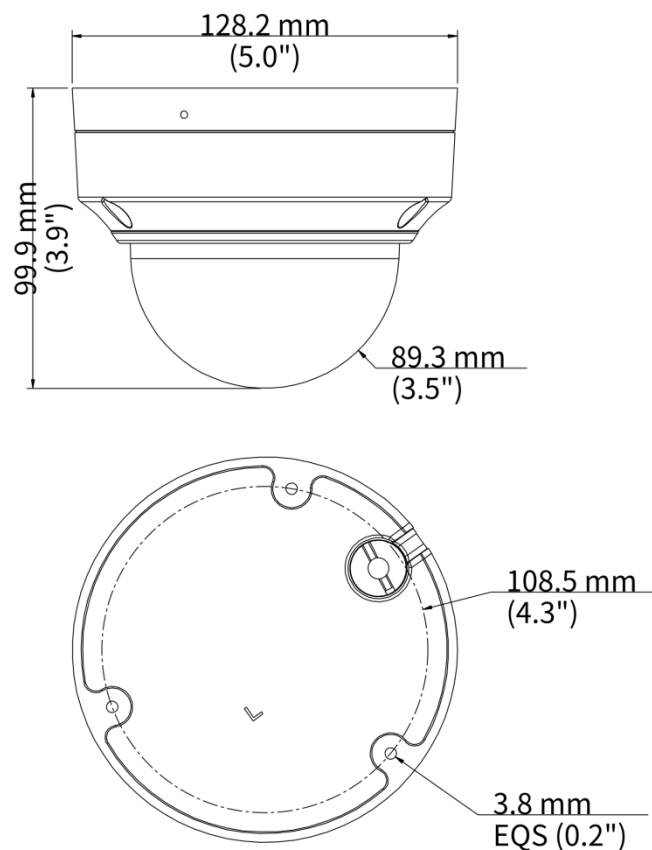

Certification	
EMC	CE-EMC (EN 55032, EN 61000-3-3, EN IEC 61000-3-2, EN 50130-4) FCC (FCC 47 CFR part15 B)
Safety	CE-LVD (EN 62368-1) UL/CUL (UL 62368-1, CAN/CSA C22.2 No. 62368-1)
Environment	CE-RoHS (2011/65/EU ; (EU) 2015/863) ; WEEE (2012/19/EU)
Protection	IP67 (IEC 60529) IK10 (IEC 62262)
General	
Power	DC 12 V±25%, PoE (IEEE 802.3af)
Power Consumption	Max. 6.7 W
Power Interface	Ø5.5 mm coaxial power plug
Dimensions	Ø128.2 mm × 99.9 mm (Ø5.0" × 3.9") (Ø × H)
Weight	0.63 kg (1.39 lb.)
Working Environment	-30 °C to 60 °C (-22 °F to 140 °F), Humidity: ≤ 95% RH (non-condensing)
Storage Environment	-30 °C to 60 °C (-22 °F to 140 °F), Humidity: ≤ 95% RH (non-condensing)
Material	Metal + Plastic
Surge Protection	4 KV
Reset Button	Support
Web Client Language	4 Languages: English, Russian, Spanish, Vietnamese

Dimensions