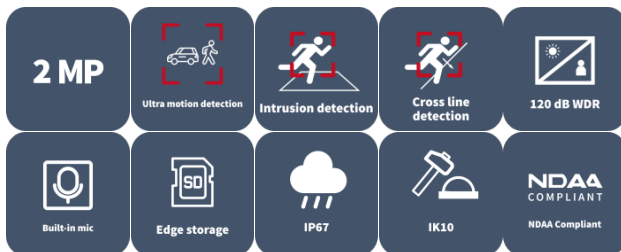

2MP WDR IR VF Dome Network Camera IPC3532LB-ADZK-K

Features

- High quality image with 1080P, 1/2.8" CMOS sensor
- 1080P (1920 × 1080)@30/25 fps; 720P (1280 × 720)@30/25 fps
- Ultra 265, H.265, H.264, MJPEG
- Smart intrusion prevention, including cross line, intrusion detection (based on human body detection)
- Support ultra motion detection (human/ vehicle detection)
- 120 dB true WDR technology enables clear image in strong light scene
- Built in mic
- Supports 9:16 corridor mode
- Smart IR, up to 40 m (131.2 ft.) IR distance
- MicroSD, up to 512 GB