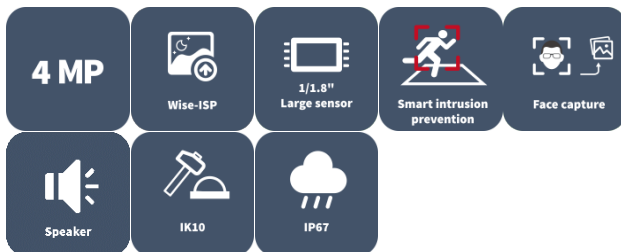

4MP OwlView Plus Tri-Guard Fixed Dual-light Bullet Network Camera

IPC2B14SE-ADF28(40)KMC-WP-I1

Features

- High quality image with 4 MP, 1/1.8" CMOS sensor
- Features an F1.0 large-aperture lens
- 4 MP (2688 × 1520)@30/25 (default) fps; 4 MP (2560 × 1440)@30/25 fps; 3 MP (2304 × 1296)@30/25 fps; 1080P (1920 × 1080)@30/25 fps
- Ultra 265, H.265, H.264, MJPEG
- ColorHunter with Wise-ISP technology ensures 24-hour full-color images
- Intelligent perimeter protection, including cross line, intrusion, enter area, leave area detection
- Intelligent intrusion prevention system based on target classification significantly reduces false alarms caused by leaves, birds, and lights, accurately focusing on humans, vehicles, and non-motor vehicles
- Intelligent people flow counting and crowd density monitoring
- Smart intrusion prevention with color retrieval
- ASM (auto scene match)
- 130 dB true WDR technology enables clear image in strong light scene
- Supports 9:16 corridor mode
- Alarm I/O: 1/1, audio I/O: 1/1
- Built-in dual-mic and speaker
- Smart IR, up to 40 m (131.2 ft) IR distance
- White light, up to 40 m (131.2 ft) warm light distance
- MicroSD, up to 512 GB