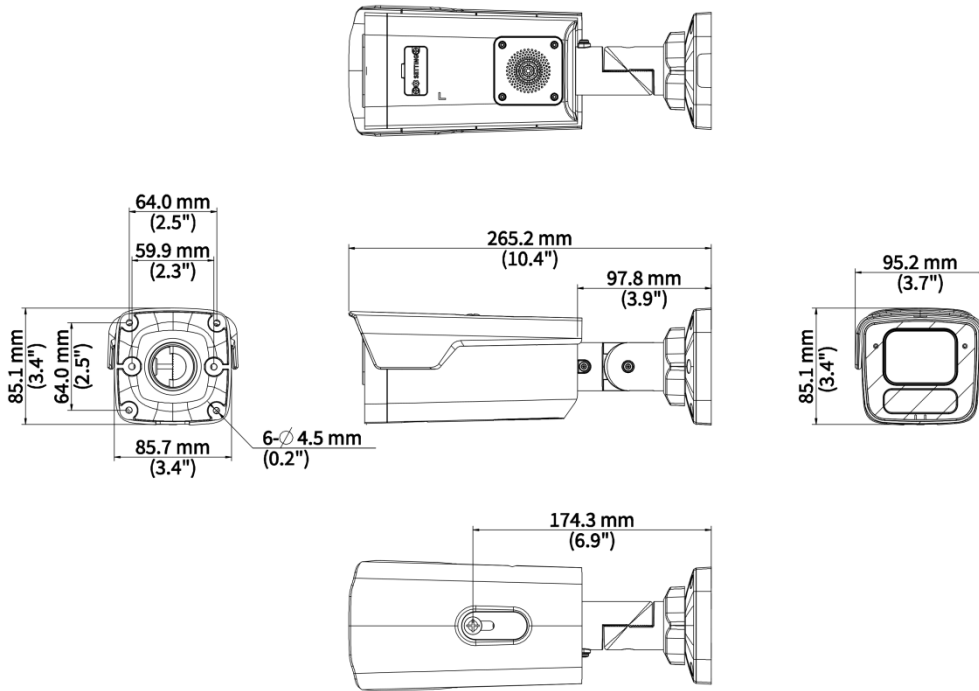

Dimensions

Accessories

TR-JB07-D-IN-V2 Bullet Junction Box(Support wiring from behind)	TR-JB06-A-IN Middle Bullet Junction Box(Elegant White)	TR-UP06-B-IN Bullet Pole Mounting Bracket
TR-A01-IN NPT 3/4" Waterproof Cable Gland	TR-UC08-C-V2 Bullet&Dome Corner Mounting Bracket	TR-UP06-C-IN-V2 Pole Mounting Bracket for Bullet Junction Box Only