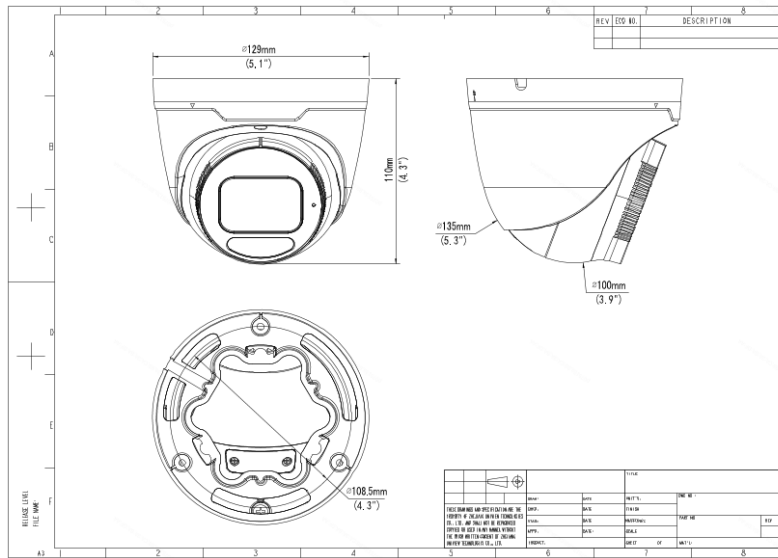

## Specifications

Camera	Description
Max Resolution	4MP
Sensor	1/1.8" CMOS
Min. Illumination	Colour: 0.0005 lux (F1.0, AGC ON)
Shutter	Auto/Manual, 1 ~ 1/100000s
Adjustment Angle	Pan: 0° ~ 360°, Tilt: 0° ~ 75°, Rotate: 0° ~ 360°
S/N	>56dB
WDR	120dB
Lens	Description
Focal Length	IPC3634SE-ADF28K-WL-I0:2.8 mm IPC3634SE-ADF40K-WL-I0:4.0 mm
Iris Type	Fixed
Iris	F1.0
Field of View (H)	IPC3634SE-ADF28K-WL-I0:110.4° IPC3634SE-ADF40K-WL-I0:88.2°
Field of View (V)	IPC3634SE-ADF28K-WL-I0:60.5° IPC3634SE-ADF40K-WL-I0:47.6°
Field of View (D)	IPC3634SE-ADF28K-WL-I0:115.2° IPC3634SE-ADF40K-WL-I0:104.0°
DORI	Description
DORI Distance (Lens)	IPC3634SE-ADF28K-WL-I0:2.8mm IPC3634SE-ADF40K-WL-I0:4.0mm
DORI Distance (Detect)	IPC3634SE-ADF28K-WL-I0:43.4m(142.4ft) IPC3634SE-ADF40K-WL-I0:62.1m(203.7ft)

## Dimensions