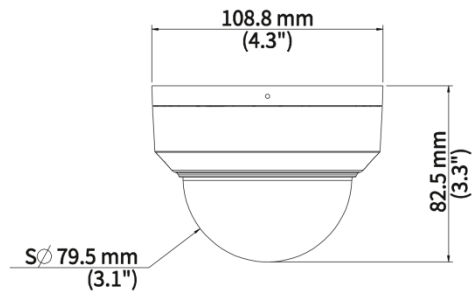

Dimensions

Accessories

TR-JB03-G-IN

Junction Box for Mini Fix-dome(Support wiring from behind)

TR-A01-IN

NPT 3/4" Waterproof Cable Gland

HS-205S

Sunshade Shell for Fixed Focus Dome

TR-SE24-IN

Dome Pendent Mounting Pole 200mm

TR-UM06-E-IN

Slant Mounting Bracket for Fixed Dome

TR-SE24-A-IN

Dome Pendent Mounting Pole 500mm