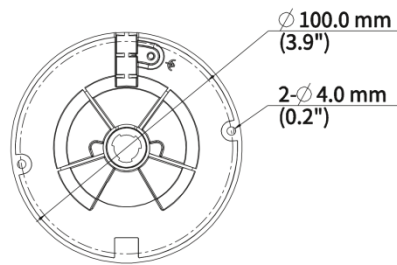

Dimensions

Accessories

TR-JB03-G-IN

Junction Box for Mini Fix-dome(Support wiring from behind)

TR-A01-IN

NPT 3/4" Waterproof Cable Gland

HS-205S

Sunshade Shell for Fixed Focus Dome

TR-SE24-IN

Dome Pendent Mounting Pole 200mm

TR-UM06-E-IN

Slant Mounting Bracket for Fixed Dome

TR-SE24-A-IN

Dome Pendent Mounting Pole 500mm