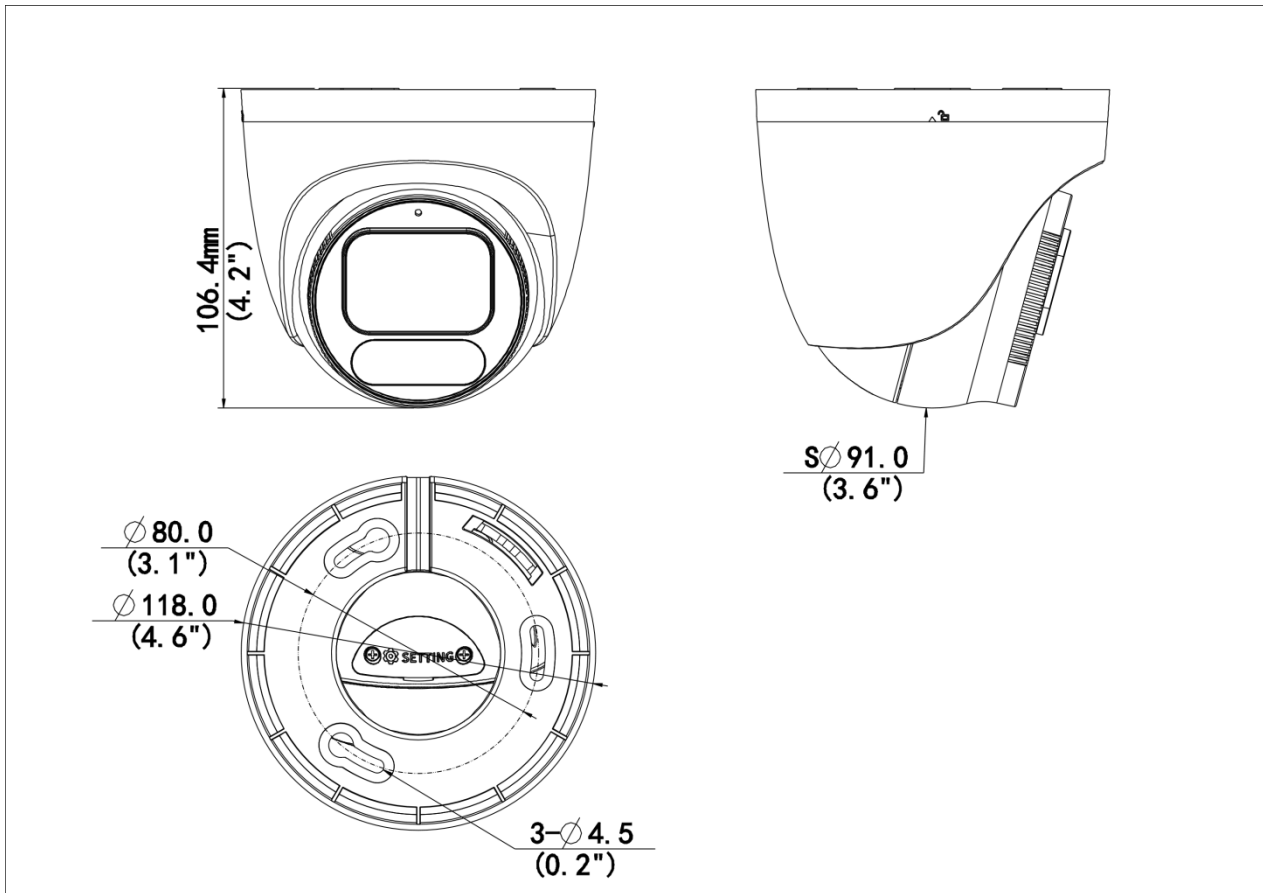

Dimensions

Accessories

TR-JB03-I-IN Junction Box for Turret Camera(Support wiring from behind)	TR-CM24-IN Dome Pendant Mounting Bracket(Indoor)	TR-SE24-A-IN Dome Pendant Mounting Pole 500mm
TR-SE24-IN Dome Pendant Mounting Pole 200mm	TR-A01-IN NPT 3/4" Waterproof Cable Gland	TR-JB07/WM03-G-IN-V2 Wall Mounting Assembling Bracket For 32 Fix-dome&Mini Fix-dome&Plastic Turret Camera