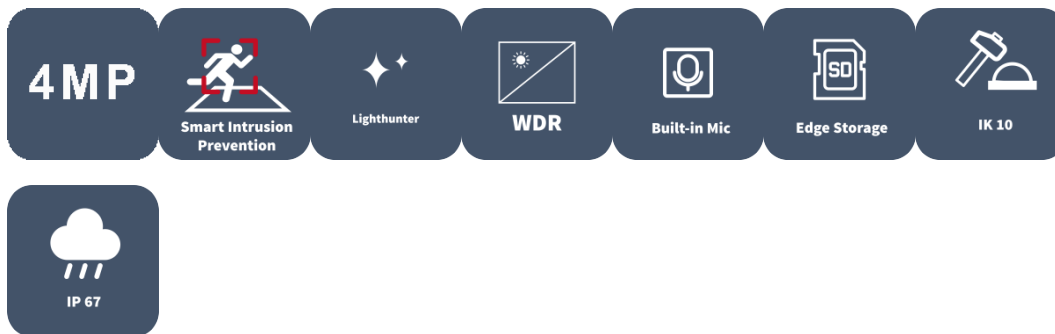

4MP HD Intelligent LightHunter IR VF Dome Network Camera

IPC3734SS-ADZK-I1

Features

- High quality image with 4MP, 1/3"CMOS sensor
- 4MP (2688*1520)@ 30/25fps; 4MP (2560*1440)@ 30/25fps; 3MP (2304*1296) @ 30/25fps; 2MP (1920*1080) @30/25fps
- Ultra 265, H.265, H.264, MJPEG
- Smart intrusion prevention, include cross line, intrusion, enter area, leave area detection
- Based on target classification, smart intrusion prevention significantly reduce false alarm caused by leaves, birds and lights etc., accurately focus on human and, motor vehicle and non-motor vehicle
- Intelligent
- Intelligent People Flow Counting and Crowd Density Monitoring
- Smart intrusion prevention with Color retrieval
- Auto Scene Match (ASM) (Only WDR)
- LightHunter technology ensures ultra-high image quality in low illumination environment

- 130dB true WDR technology enables clear image in strong light scene
- Support 9:16 Corridor Mode
- Alarm:1 in/1 out, Audio: 1 in/1 out, Built-in Mic
- Smart IR, up to 40m (131ft) IR distance
- Supports 512 G Micro SD card
- IK10 vandal resistant and IP67 protection