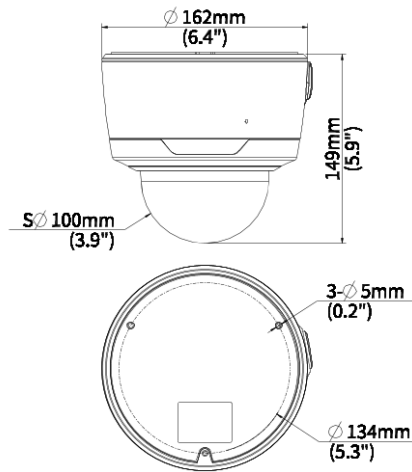

Specifications

Camera	Description
Max Resolution	4MP
Sensor	1/3"CMOS
Min. Illumination	Colour: 0.002 lux (F1.2, AGC ON) 0 lux with IR on
Day/Night	IR-cut filter with auto switch (ICR)
Shutter	Auto/Manual, 1 ~ 1/100000s
Adjustment Angle	Pan: 3° ~ 360°, Tilt: 0° ~ 68°, Rotate: 3° ~ 360°
S/N	>56dB
WDR	130dB
Lens	Description
Focal Length	2.7 ~ 13.5 mm
Iris Type	Fixed
Iris	F1.2
Field of View (H)	103.8°~ 29.7°
Field of View (V)	56.7°~ 16.7°
Field of View (D)	108.3°~ 33.7°
Lens Type	Motorized
DORI	Description
DORI Distance (Lens)	2.7mm, 13.5mm
DORI Distance (Detect)	60.8m(199ft), 303.8m(996.7ft)
DORI Distance (Observe)	24.3m(79.7ft), 121.5m(398.6ft)
DORI Distance (Recognize)	12.2m(40ft), 60.8m(199.5ft)

Dimensions

Accessories

TR-WM04-IN

4 Inch Hemisphere Wall Mounting Bracket

TR-UP06-IN

Universal Pole Mounting Bracket

TR-SE24-IN

Dome Pendant Mounting Pole 200m