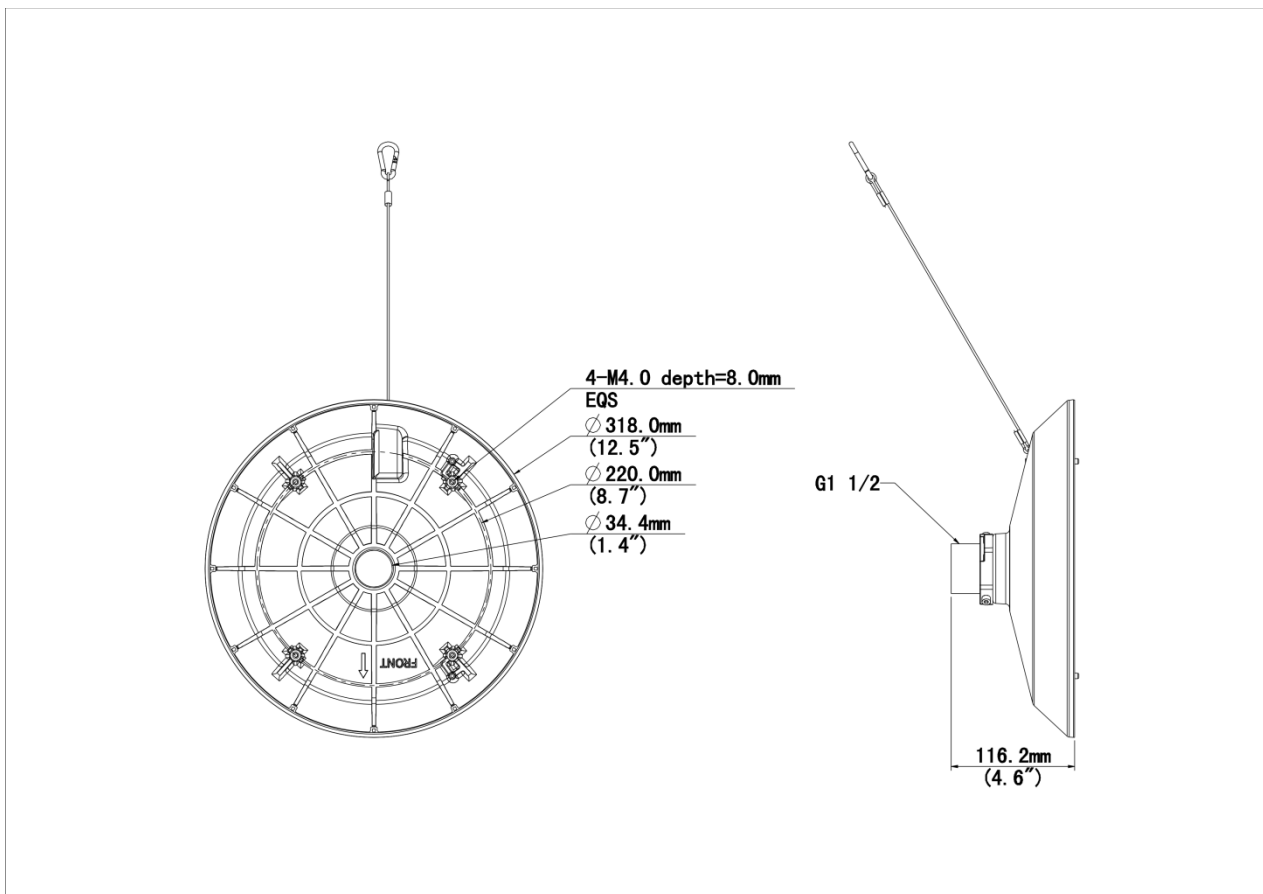

**Multi-Sensor VF Dome Camera Pendant Mount & Wall Mount
Adapter**

TR-UF45-K-IN

Specifications

Model	TR-UF45-K-IN
Bracket	
Application	Indoor or outdoor, Multi-sensor VF dome camera pendant mount& wall mount
Bracket Dimensions	Ø 318 x 116 mm (Ø 12.5" x 4.6") (Ø x H)
Bracket Weight	1.3kg(2.9lb)
Bracket Material	Aluminum alloy

Dimensions

Ordering Info

Product Model	Description
TR-UF45-K-IN	Four Eyes Multi-directional Camera Ceiling Mounting/Wall Mounting Adapter

Unlimited New View

Zhejiang Uniview Technologies Co., Ltd.

<http://www.uniview.com>