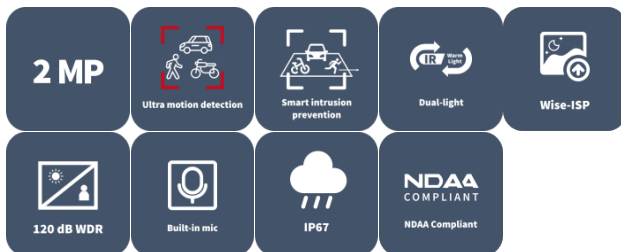

# 2MP Fixed Intelligent Dual light Turret Network Camera IPC3612SB-ADF28(40)KM-DL-I1

## Features

- High quality image with 2 MP, 1/2.8" CMOS sensor
- 1080P (1920 × 1080)@30/25 fps; 720P (1280 × 720)@30/25 fps
- Ultra 265, H.265, H.264, MJPEG
- Smart intrusion prevention, including cross line, intrusion, enter area, leave area detection
- Intelligent intrusion prevention system based on target classification significantly reduces false alarms caused by leaves, birds, and lights, accurately focusing on humans, vehicles, and non-motor vehicles
- Support ultra motion detection
- Intelligent people flow counting and crowd density monitoring
- 120 dB true WDR technology enables clear image in strong light scene
- Supports 9:16 corridor mode
- MicroSD, up to 512 GB
- IP67 protection