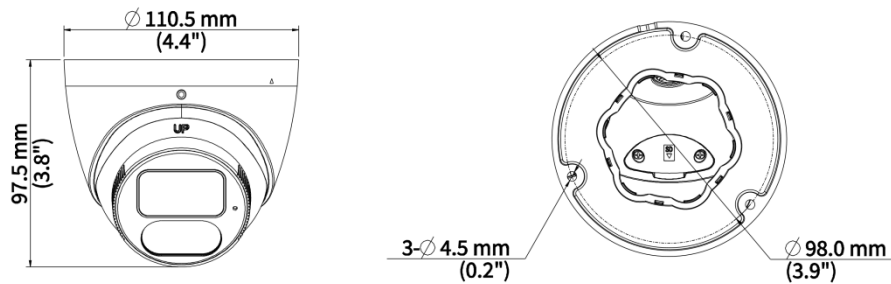

## Specifications

Model	IPC3612SB-ADF28KM-DL-I1	IPC3612SB-ADF40KM-DL-I1
<b>Camera</b>		
Max Resolution	2 MP	
Sensor	1/2.8" CMOS	
Min. Illumination	Color: 0.001F Lux (F1.6, AGC ON), 0 Lux with light	
Day/Night	IR-cut filter with auto switch (ICR)	
Shutter	Auto/Manual, 1 to 1/100000 s	
Adjustment Angle	Pan: 0° to 360°, Tilt: 0° to 80°, Rotate: 0° to 360°	
S/N	> 52 dB	
WDR	120 dB	
<b>Lens</b>		
Focal Length	2.8 mm	4.0 mm
Iris	F1.6	
Field of View (H)	104.1 °	86.5 °
Field of View (V)	58.2 °	46.6 °
Field of View (D)	121.3 °	102.5 °
Lens Type	Fixed	
Iris Type	Fixed	
<b>DORI</b>		
DORI Distance (Lens)	2.8 mm	4.0 mm
DORI Distance (Detect)	29.0 m (95.0 ft.)	41.4 m (135.8 ft.)
DORI Distance (Observe)	14.5 m (47.5 ft.)	20.7 m (67.9 ft.)
DORI Distance (Recognize)	7.0 m (22.8 ft.)	9.9 m (32.6 ft.)
DORI Distance (Identify)	4.3 m (14.3 ft.)	6.2 m (20.4 ft.)
<b>Illuminator</b>		
Illumination Distance (Warm Light)	30 m (98.4 ft.)	
Illumination Distance (IR)	30 m (98.4 ft.)	
Light On/Off Control	Auto/Manual	
Wavelength	850 nm	
<b>Video</b>		
Video Compression	Ultra 265, H.265, H.264, MJPEG	
H.264 Code Profile	Baseline profile, Main profile, High profile	
Frame Rate	Main Stream: 1080P (1920 × 1080), max. 30 fps; 720P (1280 × 720), max. 30 fps; Sub Stream: 720P (1280 × 720), max. 30 fps; D1 (720 × 576), max. 30 fps; 640 × 360, max. 30 fps; 2CIF (704 × 288), max. 30 fps; CIF (352 × 288), max. 30 fps; Third Stream: D1 (720 × 576), max. 30 fps; 640 × 360, max. 30 fps; 2CIF (704 × 288), max. 30 fps; CIF (352 × 288), max. 30 fps;	
Video Bit Rate	128 Kbps to 16 Mbps	
U-code	Support	
OSD	Up to 8 OSDs	

## Dimensions