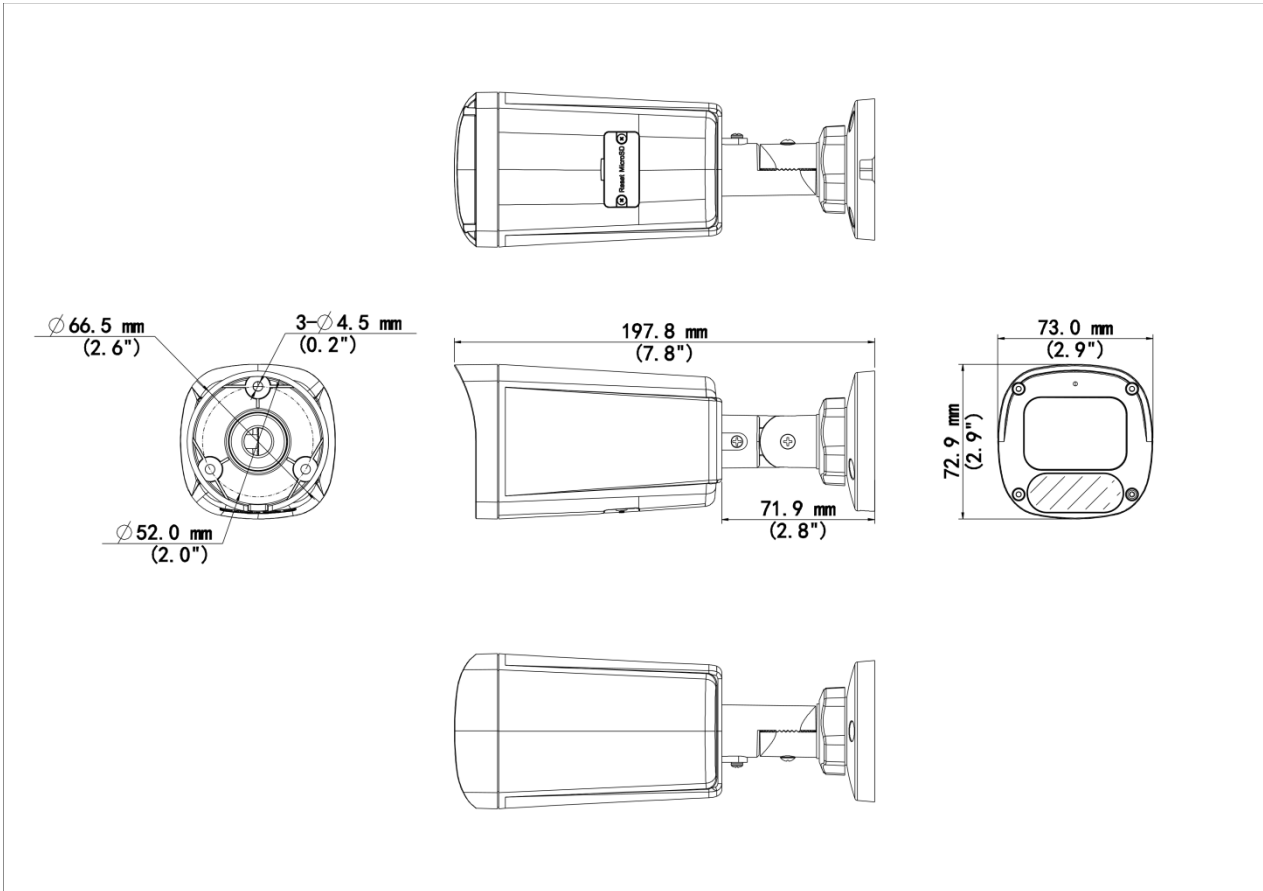

Dimensions

Accessories

TR-JB05-B-IN Small Bullet Junction Box(Elegant White)	TR-A01-IN NPT 3/4" Waterproof Cable Gland	TR-UP06-C-IN-V2 Pole Mounting Bracket for Bullet Junction Box Only
TR-UC08-C-V2 Bullet&Dome Corner Mounting Bracket