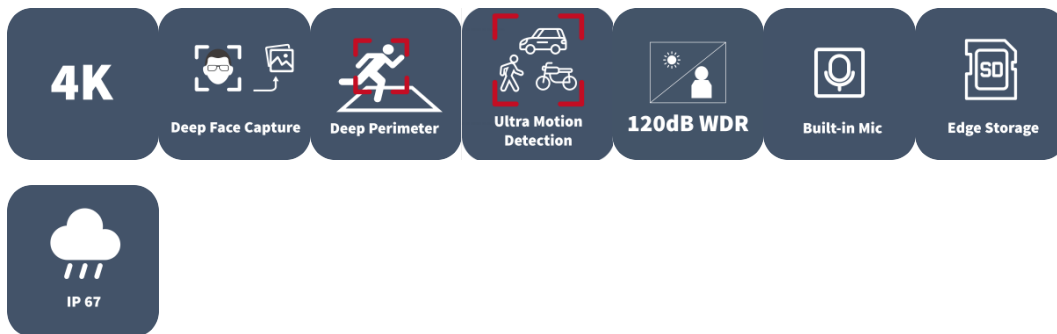

8MP HD Intelligent IR Fixed Eyeball Network Camera

IPC3618SB-ADF28(40)KM-I0

Features

- High quality image with 8MP, 1/2.7"CMOS sensor
- 8MP (3840*2160)@20fps; 5MP (3072*1728)@30/25fps; 4MP (2560*1440)@30/25fps; 2MP (1920*1080) @30/25fps
- Ultra 265, H.265, H.264, MJPEG
- Intelligent perimeter protection, include cross line, intrusion, enter area, leave area detection
- Based on target classification, smart intrusion prevention significantly reduce false alarm caused by leaves, birds and lights etc., accurately focus on human and, motor vehicle and non-motor vehicle
- Intelligent
- Intelligent People Flow Counting and Crowd Density Monitoring
- 120dB true WDR technology enables clear image in strong light scene
- Support 9:16 Corridor Mode
- Built-in Mic

- Smart IR, up to 30m (98ft) IR distance
- Supports 512 G Micro SD card
- IP67 protection

Specifications

Camera	Description
Sensor	1/2.7" CMOS
Min. Illumination	Colour: 0.0025 lux (F1.6, AGC ON) 0 lux with IR on
Day/Night	IR-cut filter with auto switch (ICR)
Shutter	Auto/Manual, 1 ~ 1/100000s
Adjustment Angle	Pan: 0° ~ 360°, Tilt: 0° ~ 80°, Rotate: 0° ~ 360°
S/N	>52dB
WDR	120dB
Lens	Description
Focal Length	IPC3618SB-ADF28KM-I0:2.8 mm IPC3618SB-ADF40KM-I0:4.0 mm
Iris	F1.6
Field of View (H)	IPC3618SB-ADF28KM-I0:112.4° IPC3618SB-ADF40KM-I0:86.5°
Field of View (V)	IPC3618SB-ADF28KM-I0:60.1° IPC3618SB-ADF40KM-I0:44.1°
Field of View (D)	IPC3618SB-ADF28KM-I0:146.1° IPC3618SB-ADF40KM-I0:112.5°
Lens Type	Fixed
DORI	Description
DORI Distance (Lens)	IPC3618SB-ADF28KM-I0:2.8mm IPC3618SB-ADF40KM-I0:4.0mm
DORI Distance (Detect)	IPC3618SB-ADF28KM-I0:84.0m(275.6ft) IPC3618SB-ADF40KM-I0:120.0m(393.7ft)
DORI Distance (Observe)	IPC3618SB-ADF28KM-I0:33.6m(110.2ft) IPC3618SB-ADF40KM-I0:48.0m(157.5ft)