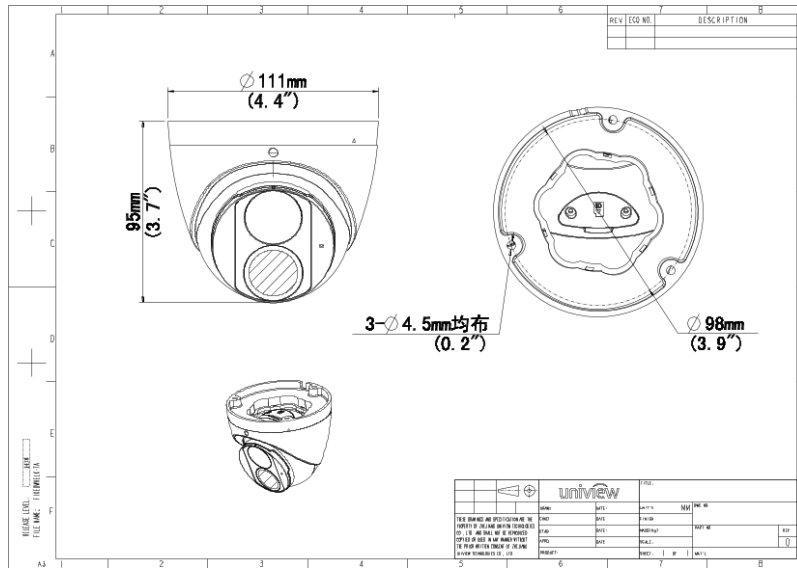

Dimensions

Accessories

TR-JB03-G-IN

Junction Box for Mini Fix-dome(Support wiring from behind)

TR-JB07/WM03-G-IN

Wall Mounting Assembling Bracket For 32 Fix-dome&Mini Fix-dome&Plastic Turret Camera

TR-WM03-D-IN

Wall Mounting Bracket for 32 Fix-dome&Mini Fix-dome&Plastic Turret Camera

TR-UM06-E-IN

Slant Mounting Bracket for Fixed Dome

TR-A01-IN

NPT 3/4" Waterproof Cable Gland

TR-UP06-IN

Universal Pole Mounting Bracket