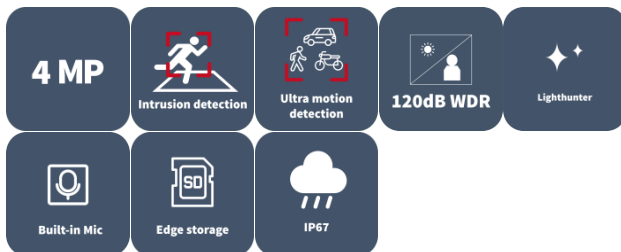

4MP HD Intelligent LightHunter Cable-free IR VF Dome Network Camera

IPC3534SB-ADNZK-I0

Features

- High quality image with 4 MP, 1/2.7" CMOS sensor
- 4 MP (2688 × 1520)@30/25 fps; 4 MP (2560 × 1440)@30/25 fps; 3 MP (2304 × 1296)@30/25 fps; 1080P (1920 × 1080)@30/25 fps
- Ultra 265, H.265, H.264, MJPEG
- Smart intrusion prevention, including cross line, intrusion, enter area, leave area detection
- Intelligent intrusion prevention system based on target classification significantly reduces false alarms caused by leaves, birds, and lights, accurately focusing on humans, vehicles, and non-motor vehicles
- Intelligent people flow counting and crowd density monitoring
- 120 dB true WDR technology enables clear image in strong light scene
- Supports 9:16 corridor mode
- Built-in mic
- Smart IR, up to 30 m (98.4 ft) IR distance
- MicroSD, up to 512 GB
- Cable-free
- Supports PoE power supply