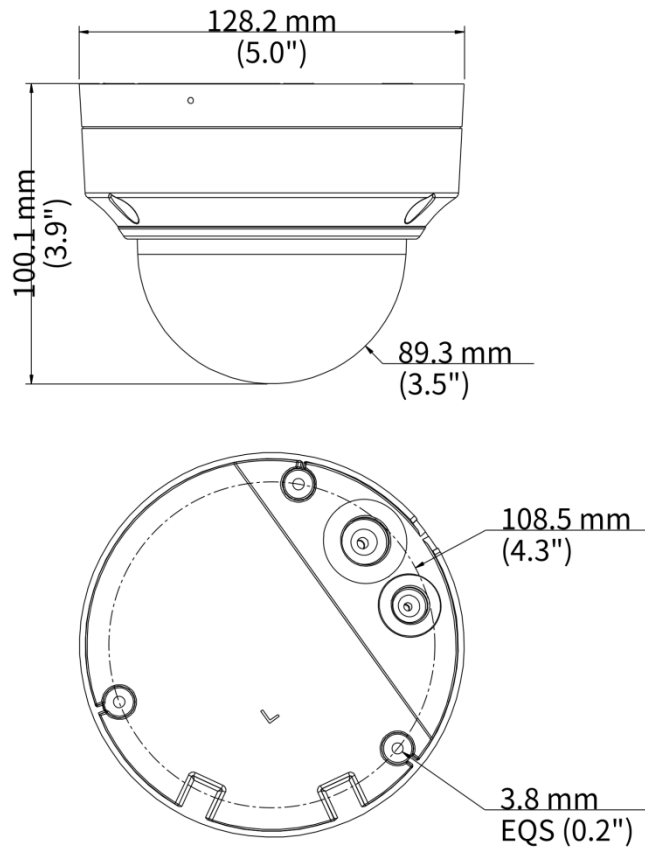

Dimensions

Accessories

TR-JB03-H-IN-V2 Junction Box for Metal Turret Camera(Support wiring from behind)	TR-A01-IN NPT 3/4" Waterproof Cable Gland	TR-SE24-IN Dome Pendent Mounting Pole 200mm
TR-SE24-A-IN Dome Pendent Mounting Pole 500mm	TR-CM24-IN Dome Pendent Mounting Bracket(Indoor)	TR-UC08-C-V2 Bullet&Dome Corner Mounting Bracket