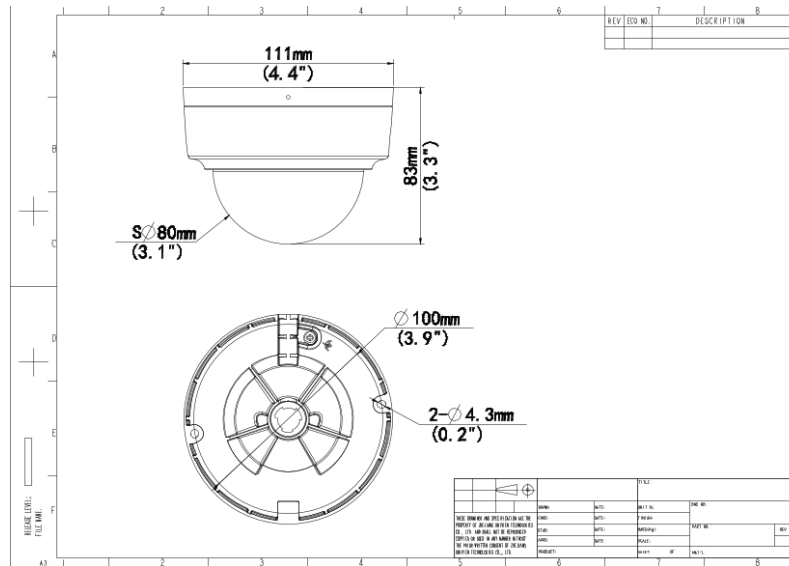

## Specifications

Camera	Description
Max Resolution	4MP
Sensor	1/3.0" CMOS
Min. Illumination	Colour: 0.002 lux (F1.6, AGC ON) 0 lux with IR on
Day/Night	IR-cut filter with auto switch (ICR)
Shutter	Auto/Manual, 1 ~ 1/100000s
Adjustment Angle	Pan: 0° ~ 352°, Tilt: 0° ~ 70°, Rotate: 0° ~ 350°
S/N	>52dB
WDR	130dB
Lens	Description
Focal Length	IPC324SS-ADF28K-I1:2.8 mm IPC324SS-ADF40K-I1:4.0 mm
Iris Type	Fixed
Iris	F1.6
Field of View (H)	IPC324SS-ADF28K-I1:97.68° IPC324SS-ADF40K-I1:81.39°
Field of View (V)	IPC324SS-ADF28K-I1:52.67° IPC324SS-ADF40K-I1:43.36°
Field of View (D)	IPC324SS-ADF28K-I1:102.52° IPC324SS-ADF40K-I1:86.91°
DORI	Description
DORI Distance (Lens)	IPC324SS-ADF28K-I1:2.8mm

## Dimensions