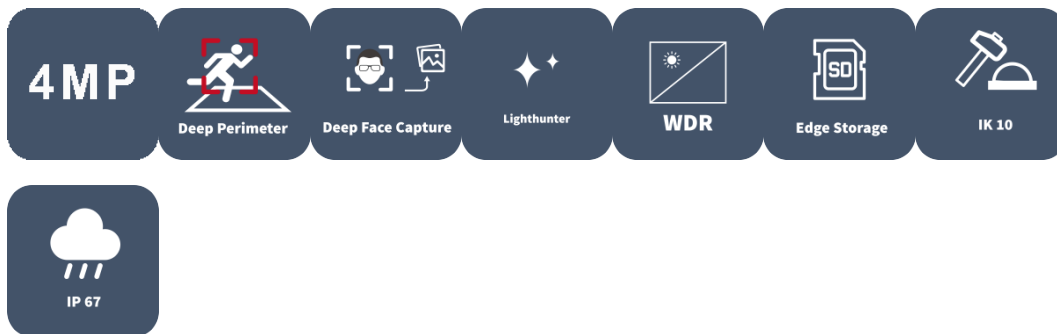

# 4MP HD Intelligent LightHunter IR Fixed Dome Network Camera

IPC324SS-ADF28(40)K-I1

## Features

- High quality image with 4MP, 1/3"CMOS sensor
- 4MP (2688\*1520)@ 30/25(default)fps; 4MP (2560\*1440)@ 30/25fps; 3MP (2304\*1296) @ 30/25fps; 2MP (1920\*1080) @30/25fps
- Ultra 265, H.265, H.264, MJPEG
- Intelligent perimeter protection, include cross line, intrusion, enter area, leave area detection
- Based on target classification, smart intrusion prevention significantly reduce false alarm caused by leaves, birds and lights etc., accurately focus on human and, motor vehicle and non-motor vehicle
- Intelligent
- Intelligent People Flow Counting and Crowd Density Monitoring
- Smart intrusion prevention with Color retrieval
- Auto Scene Match (ASM) (Only WDR)

- LightHunter technology ensures ultra-high image quality in low illumination environment
- 130dB true WDR technology enables clear image in strong light scene
- Support 9:16 Corridor Mode
- Alarm:1 in/1 out, Audio: 1 in/1 out
- Smart IR, up to 40m (131ft) IR distance
- Supports 512 G Micro SD card
- IK10 vandal resistant and IP67 protection