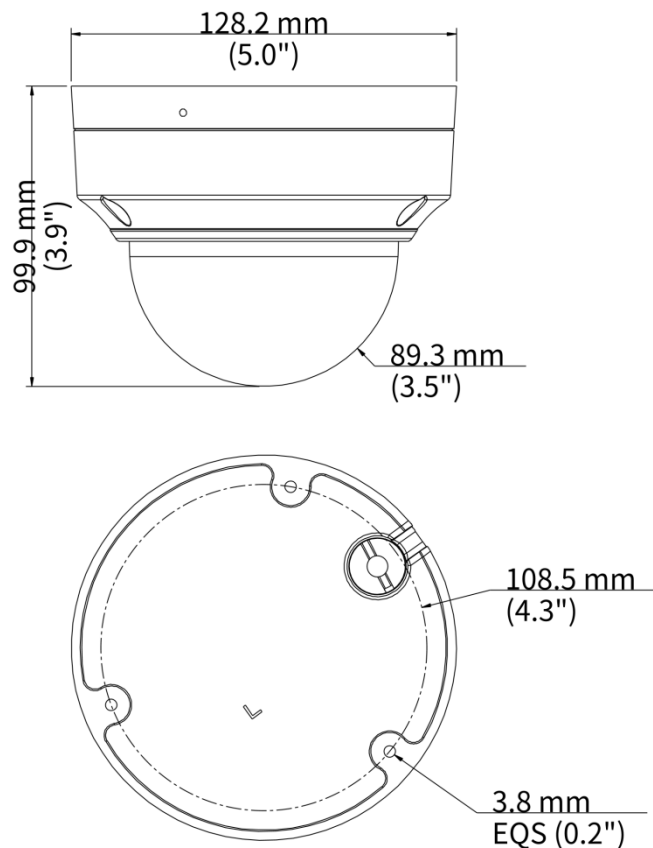

Certification	
EMC	CE-EMC (EN 55032, EN 61000-3-3, EN IEC 61000-3-2, EN 50130-4) FCC (FCC 47 CFR part15 B)
Safety	CE-LVD (EN 62368-1) UL/CUL (UL 62368-1, CAN/CSA C22.2 No. 62368-1)
Environment	CE-RoHS (2011/65/EU ; (EU) 2015/863) ; WEEE (2012/19/EU)
Protection	IP67 (IEC 60529) IK10 (IEC 62262)
General	
Power	DC 12 V±25%, PoE (IEEE 802.3af)
Power Consumption	Max. 6.7 W
Power Interface	Ø5.5 mm coaxial power plug
Dimensions	Ø128.2 mm × 99.9 mm (Ø5.0" × 3.9") (Ø × H)
Weight	0.63 kg (1.39 lb.)
Working Environment	-30 °C to 60 °C (-22 °F to 140 °F), Humidity: ≤ 95% RH (non-condensing)
Storage Environment	-30 °C to 60 °C (-22 °F to 140 °F), Humidity: ≤ 95% RH (non-condensing)
Material	Metal + Plastic
Surge Protection	4 KV
Reset Button	Support
Web Client Language	4 Languages: English, Russian, Spanish, Vietnamese

Dimensions