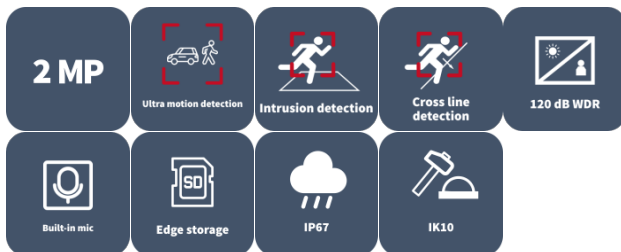

2MP WDR IR VF Dome Network Camera IPC3532LB-ADZK-K

Features

- High quality image with 1080P, 1/2.8" CMOS sensor
- 1080P (1920 × 1080)@30/25 fps; 720P (1280 × 720)@30/25 fps
- Ultra 265, H.265, H.264, MJPEG
- cross line, intrusion detection (based on human body detection)
- Support ultra motion detection (human/ vehicle detection)
- 120 dB true WDR technology enables clear image in strong light scene
- Built in mic
- Supports 9:16 corridor mode
- Smart IR, up to 40 m (131.2 ft.) IR distance
- MicroSD, up to 512 GB

Specifications

Model	IPC3532LB-ADZK-K
Camera	
Max Resolution	2 MP
Sensor	1/2.8" CMOS
Min. Illumination	Color: 0.003 Lux (F1.6, AGC ON), 0 Lux with IR on
Day/Night	IR-cut filter with auto switch (ICR)
Shutter	Auto/Manual, 1 to 1/100000 s
Adjustment Angle	Pan: 3° to 360°, Tilt: 0° to 70°, Rotate: 3° to 360°
S/N	> 52 dB
WDR	120 dB
Lens	
Focal Length	2.8 to 12 mm
Iris	F1.6
Field of View (H)	111.0° to 36.6°
Field of View (V)	59.4° to 20.6°
Field of View (D)	130.0° to 42.0°
Lens Type	Motorized
Iris Type	Fixed
DORI	
DORI Distance (Lens)	2.8 to 12 mm
DORI Distance (Detect)	29.0 m to 124.1 m (95.0 ft. to 407.3 ft.)
DORI Distance (Observe)	14.5 m to 62.1 m (47.5 ft. to 203.6 ft.)
DORI Distance (Recognize)	7.0 m to 29.8 m (22.8 ft. to 97.8 ft.)
DORI Distance (Identify)	4.3 m to 18.6 m (14.3 ft. to 61.1 ft.)
Illuminator	
IR On/Off Control	Auto/Manual
Illumination Distance (IR)	40 m (131.2 ft.)
Wavelength	850 nm
Supplemental Light	IR
Video	
Video Compression	Ultra 265, H.265, H.264, MJPEG
H.264 Code Profile	Baseline profile, Main profile, High profile
Frame Rate	Main Stream: 1080P (1920 × 1080), max. 30 fps; 720P (1280 × 720), max. 30 fps; Sub Stream: 720P (1280 × 720), max. 30 fps; D1 (720 × 576), max. 30 fps; 640 × 360, max. 30 fps; 2CIF (704 × 288), max. 30 fps; CIF(352 × 288), max. 30 fps;
Video Bit Rate	128 Kbps to 6144 Kbps
U-code	Support
OSD	Up to 4 OSDs
Privacy Mask	Up to 4 areas
ROI	Support
Video Stream	Dual streams