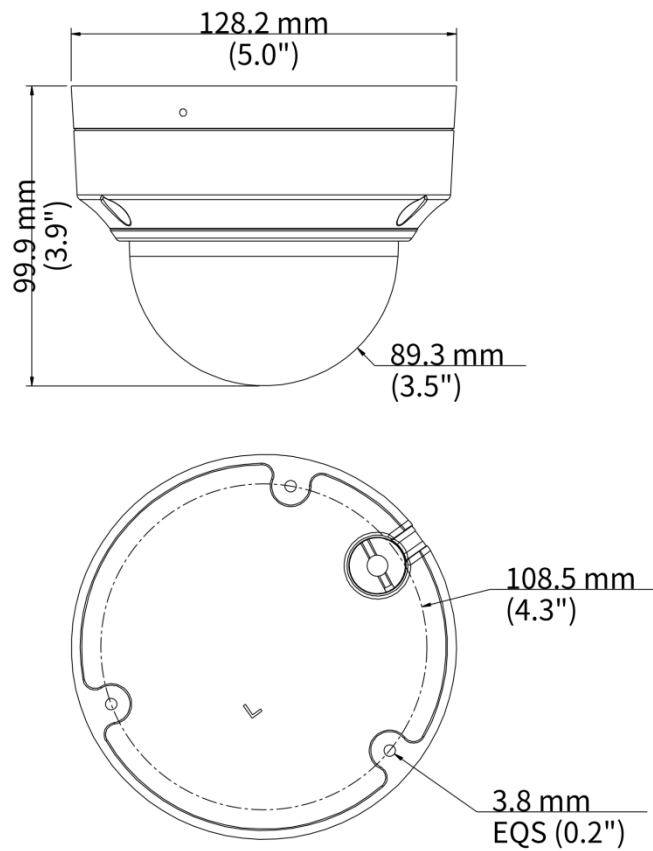

Temperature	-30 °C to 60 °C (-22 °F to 140 °F)
Humidity	≤ 95% RH (non-condensing)
Surge Protection	4 KV for power, 4 KV for video output interfaces
General	
Power	DC 12 V±25%
Power Consumption	MAX 4.7W
Mount	Wall Mount, Pole Mount, Corner Mount, Pendant Mount
Dimensions	Φ128 x 100mm (Ø5.0" x 3.9")
Material	Metal + Plastic
Weight	530g(1.17lb)
OSD Menu Language	11 Languages: English, German, Spanish (Latin America), French, Italian, Japanese, Korean, Polish, Portuguese (Brazil), Russian, Turkish
Certification	
EMC	CE-EMC (EN 55032, EN 61000-3-3, EN IEC 61000-3-2, EN 55035), FCC (FCC 47 CFR part15 B)
Safety	CE-LVD (EN 62368-1)
Environment	CE-RoHS (2011/65/EU; (EU) 2015/863); WEEE (2012/19/EU)
Protection	IP67 (IEC 60529), IK10 (IEC 62262)

Dimensions