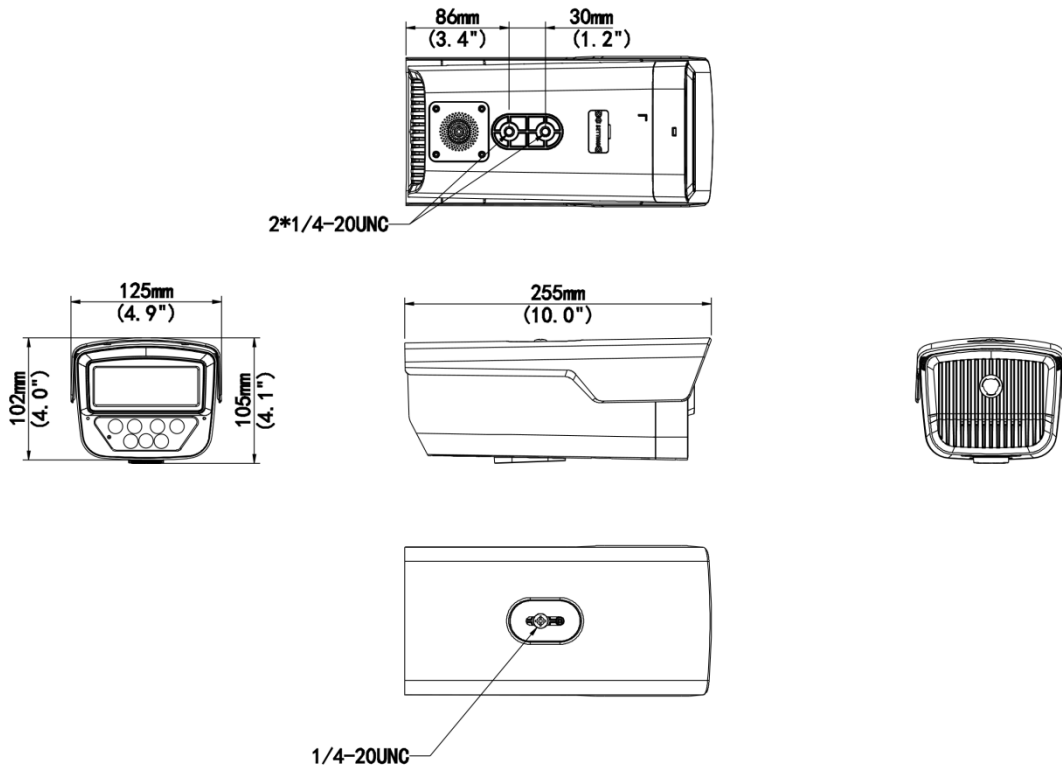

Dimensions

Accessories

TR-WM06-C-IN
Wall Mounting Bracket for 6-inch Bullet Camera

TR-UM06-A-IN
Bullet Camera Desktop Bracket

TR-UP06-B-IN
Bullet Pole Mounting Bracket