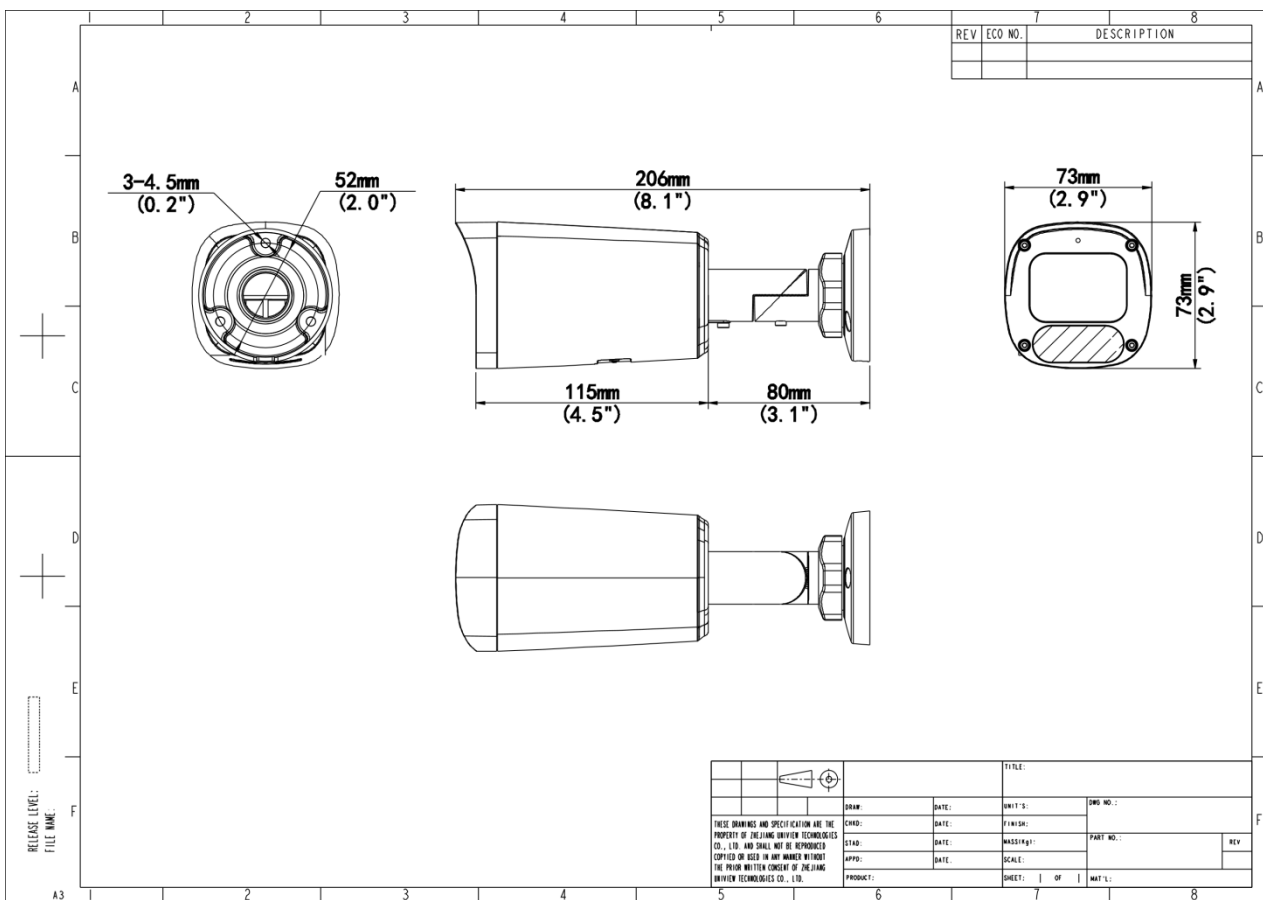

Specifications

Model	IPC2314LE-ADF28KM-WP	IPC2314LE-ADF40KM-WP
Camera		
Max Resolution	4 MP	
Sensor	1/1.8" CMOS	
Min. Illumination	Colour: 0.0003 lux (F1.0, AGC ON)	
Shutter	Auto/Manual, 1 ~ 1/100000s	
Adjustment Angle	Pan: 0° ~ 360°, Tilt: 0° ~ 90°, Rotate: 0° ~ 360°	
S/N	>52 dB	
WDR	120 dB	
Lens		
Focal Length	2.8 mm	4.0 mm
Iris Type	Fixed	
Iris	F1.0	
Field of View (H)	110.4°	88.2°
Field of View (V)	60.5°	47.6°
Field of View (D)	115.2°	104.0°
DORI		
DORI Distance (Lens)	2.8mm	4.0mm
DORI Distance (Detect)	43.4m(142.5ft)	62.1(203.6ft)
DORI Distance (Observe)	17.4(57.0ft)	24.8(81.5ft)
DORI Distance (Recognize)	8.7(28.5ft)	12.4(40.7ft)
DORI Distance (Identify)	4.3(14.3ft)	6.2(20.4ft)
Illuminator		
Supplemental Light	Warm light	
Illumination Distance (Warm Light)	30 m (98.4 ft)	
Light On/Off Control	Auto/Manual	
Video		
Video Compression	Ultra 265, H.265, H.264, MJPEG	
H.264 Code Profile	Baseline profile, Main profile, High profile	

Power Interface	Ø5.5 mm coaxial power plug
Dimensions	206 × 73 × 73mm (8.1" × 2.9" × 2.9") (L x W x H)
Weight	0.48kg(1.06lb)
Material	Metal
Working Environment	-30 °C to 60 °C (-22 °F to 140 °F), Humidity: ≤ 95% RH (non-condensing)
Storage Environment	-30 °C to 60 °C (-22 °F to 140 °F), Humidity: ≤ 95% RH (non-condensing)
Surge Protection	4 KV
Reset Button	Support
Web Client Language	13 Languages: English, Simplified Chinese, Polish, German, Russian, French, Korean, Dutch, Czech, Portuguese, Spanish, Spanish (Europe), Italian

Dimensions

Aggregate product size diagram using "main model" as an example

Accessories

TR-JB05-B-IN

Small Bullet Junction Box(Elegant White)

TR-UP06-C-IN

Pole Mounting Bracket for Bullet Junction Box Only

TR-A01-IN