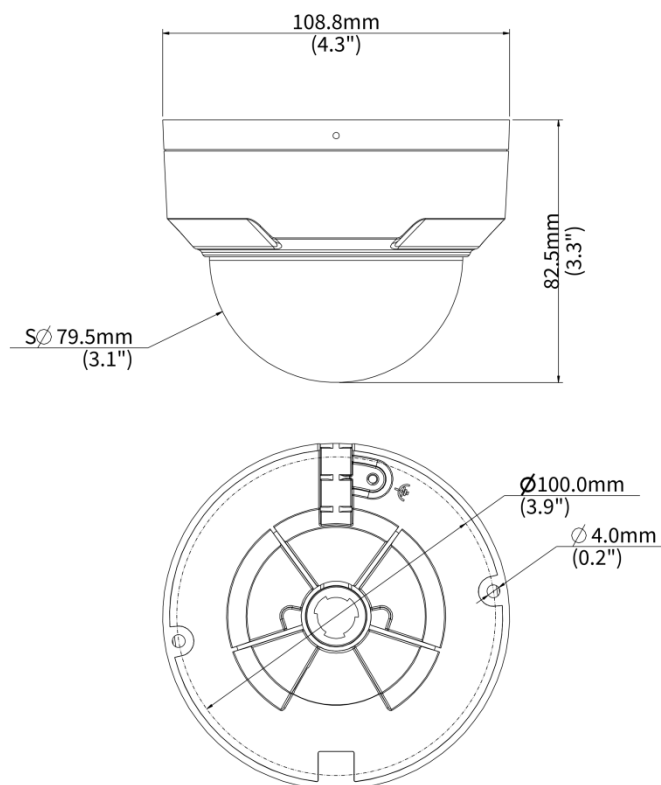

FCC (FCC 47 CFR part15 B)
Safety	CE-LVD (EN 62368-1)
Environment	CE-RoHS (2011/65/EU ; (EU) 2015/863) ; WEEE (2012/19/EU)
Protection	IP67 (IEC 60529) IK10 (IEC 62262)
General	
Power	DC 12 V±25%, PoE (IEEE 802.3af)
Power Consumption	Max. 5.0 W
Power Interface	Ø5.5 mm coaxial power plug
Dimensions	Ø118 mm × 95 mm (Ø4.6" × 3.8") (Ø × H)
Weight	0.28 kg (0.62 lb.)
Material	Metal + Plastic
Storage Environment	-30 °C to 60 °C (-22 °F to 140 °F), Humidity: ≤ 95% RH (non-condensing)
Working Environment	-30 °C to 60 °C (-22 °F to 140 °F), Humidity: ≤ 95% RH (non-condensing)
Surge Protection	4 KV
Reset Button	N/A
Web Client Language	1 Language: English

Dimensions