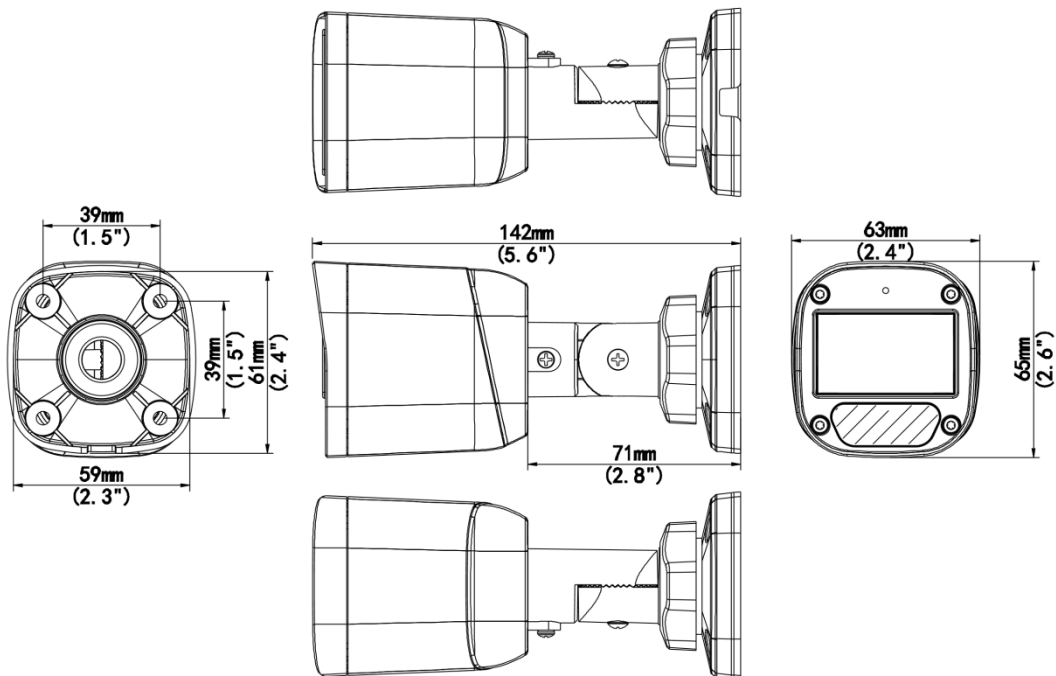

## Specifications

Model	UAC-B115-AF28	UAC-B115-AF40
<b>Camera</b>		
Max Resolution	5 MP	
Sensor Size	1/2.7" CMOS	
Min. Illumination	0.02 lux (F2.0, AGC ON) 0 lux (IR ON)	
<b>Lens</b>		
Focus	2.8 mm	4.0 mm
Lens Mount	M12	
Angle of View (H)	102.2°	82.9°
Angle of View (V)	53.9°	46.1°
Angle of View (D)	124.8°	100.0°
<b>Illuminator</b>		
Illuminator Number	One IR illuminator	
Illumination Distance	20m	
Lifetime	≥ 60000 hours	
<b>Video</b>		
Resolution	5MP@25fps: 2880(H)×1620(V); 5MP@20fps: 2592(H)×1944(V); 5MP@12.5fps: 2592(H)×1944(V) 4MP: 2560(H)×1440(V) 1080P: 1920(H)×1080(V)	
Frame Rate	TVI: 5MP@20fps (default), 5MP@12.5fps, 4MP@25fps, 4MP@30fps, 1080P@25fps, 1080P@30fps AHD: 5MP@20fps, 4MP@25fps, 4MP@30fps, 1080P@25fps, 1080P@30fps CVI: 5MP@25fps, 4MP@25fps, 4MP@30fps, 1080P@25fps, 1080P@30fps CVBS: PAL, NTSC	
Shutter Time	PAL: 1/25s-1/50000s, NTSC: 1/30s-1/50000s	
<b>Image</b>		
Exposure Mode	Four modes: Global (default), BLC, HLC, DWDR	
Day/Night	Three modes: Auto (default), Day, Night	
Digital Noise Reduction	2D	
White Balance	Two modes: Auto (default), Manual	
WDR	DWDR	
Smart IR	Support	
Flip	Supports 180°horizontal flip, 180°vertical flip	
Digital Defog	N/A	
<b>Audio</b>		
Built-in Mic	Support	
Camera Audio	TVI: 5MP@20fps, 5MP@12.5fps, 4MP@25fps, 4MP@30fps, 1080P@25fps, 1080P@30fps CVI: 5MP@25fps, 4MP@25fps, 4MP@30fps	
<b>Interface</b>		
Power Interface	5.5 mm Power Interface	

## Dimensions