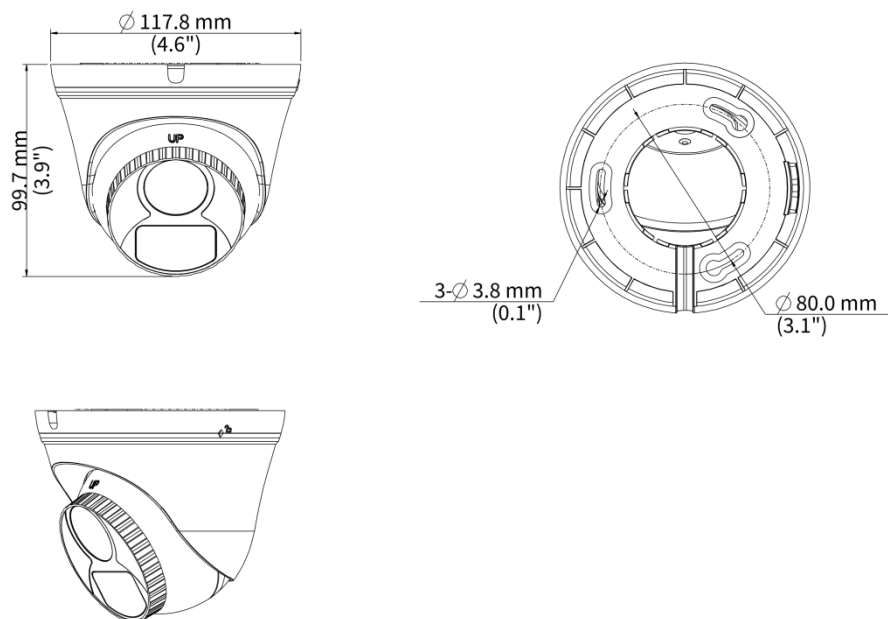

Specifications

Model	UAC-T115-F28-W	UAC-T115-F40-W
-------	----------------	----------------

Power	DC 12 V \pm 25%
Power Consumption	MAX 2.4W
Mount	Wall Mount, Pole Mount, Corner Mount, Pendant Mount
Dimensions	Φ 118mm*96mm (diameter*height)
Material	Graphene + Plastic
Weight	205g(0.452lb)
OSD Menu Language	11 Languages: English, German, Spanish (Latin America), French, Italian, Japanese, Korean, Polish, Portuguese (Brazil), Russian, Turkish
Certification	
EMC	CE-EMC (EN 55032, EN 61000-3-3, EN IEC 61000-3-2, EN 55035), FCC (FCC 47 CFR part15 B)
Safety	CE-LVD (EN 62368-1)
Environment	CE-RoHS (2011/65/EU; (EU) 2015/863); WEEE (2012/19/EU)
Protection	IP67 (IEC 60529)

Dimensions

Accessories

TR-JB03-I-IN

Junction Box for Plastic Turret Camera(Support wiring from behind)

TR-JB07/WM03-G-IN

Wall Mounting Assembling Bracket For 32 Fix-dome&Mini Fix-dome&Plastic Turret Camera