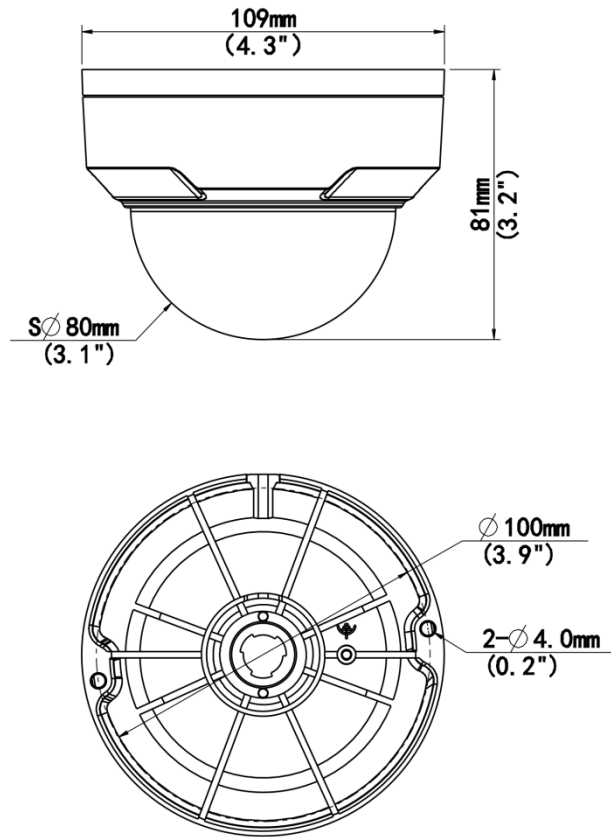

Dimensions

Accessories

TR-JB03-G-IN Junction Box for Mini Fix-dome(Support wiring from behind)	HS-205S Sunshade Shell for Fixed Focus Dome	TR-CM24-IN Dome Pendent Mounting Bracket(Indoor)
TR-SE24-A-IN Dome Pendent Mounting Pole 500mm	TR-SE24-IN Dome Pendent Mounting Pole 200mm	TR-A01-IN NPT 3/4" Waterproof Cable Gland