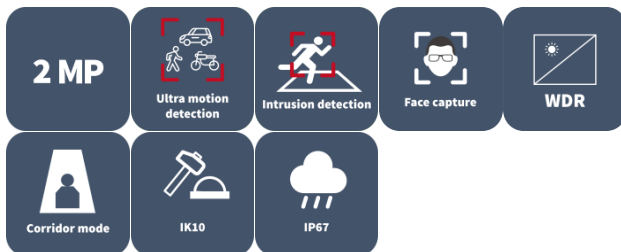

2MP HD Intelligent LightHunter IR Fixed Dome Network Camera IPC322SB-DF28(40)K-I0

Features

- High quality image with 1080P, 1/2.8" CMOS sensor
- 1080P (1920 × 1080)@30/25 fps; 720P (1280 × 720)@30/25 fps
- Ultra 265, H.265, H.264, MJPEG
- Smart intrusion prevention, including cross line, intrusion, enter area, leave area detection
- Intelligent intrusion prevention system based on target classification significantly reduces false alarms caused by leaves, birds, and lights, accurately focusing on humans, vehicles, and non-motor vehicles
- LightHunter technology ensures ultra-high image quality in low illumination environment
- 120 dB true WDR technology enables clear image in strong light scene
- Supports 9:16 corridor mode
- Alarm I/O: 1/1, audio I/O: 1/1
- Smart IR, up to 30 m (98.4 ft) IR distance
- MicroSD, up to 512 GB
- IK10 vandal resistant
- IP67 protection
- Supports PoE power supply