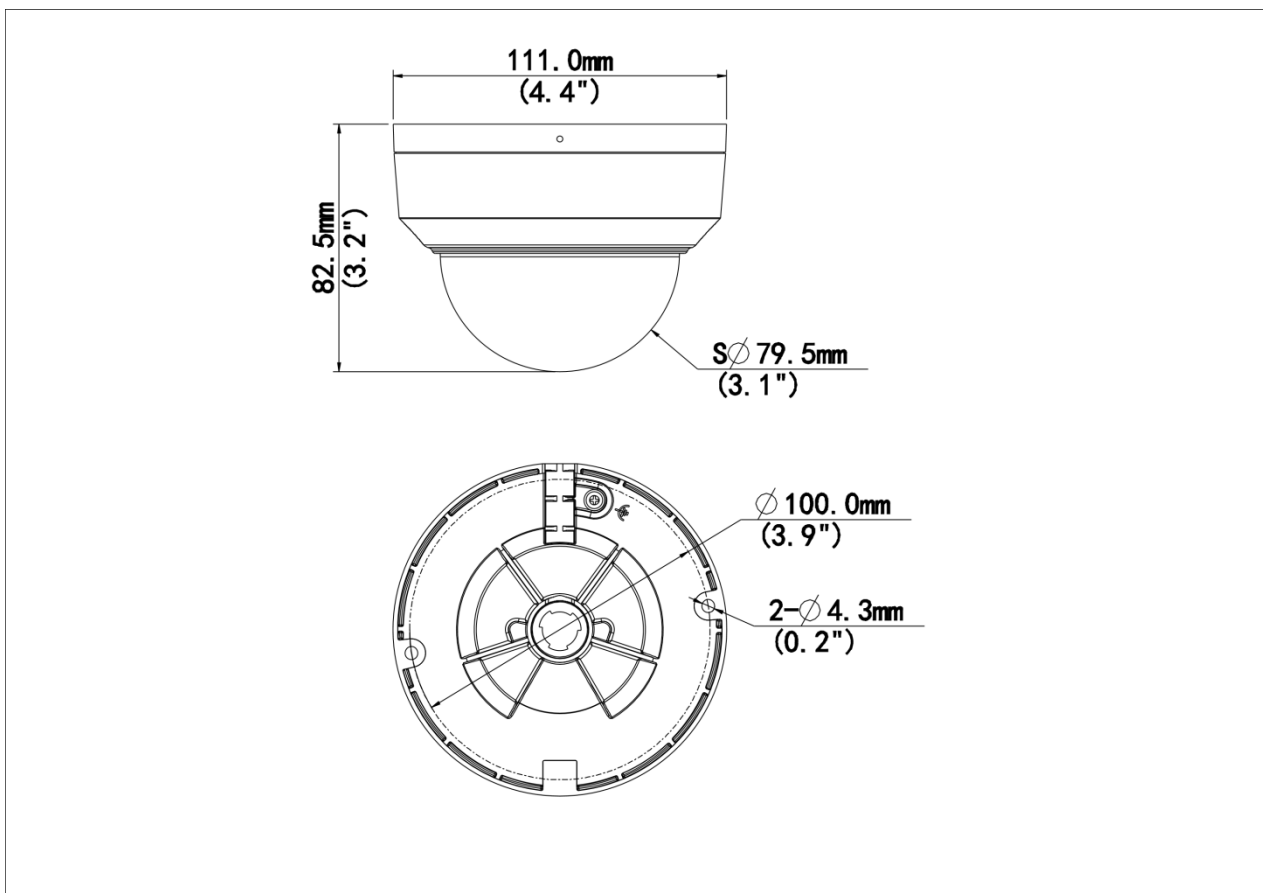

Power	DC 12V±25%, PoE (IEEE 802.3af)
Power Consumption	Max 4.9W
Power Interface	Ø5.5 mm coaxial power plug
Dimensions	Ø111 x 83mm (Ø4.4" x 3.3") (Ø x H)
Weight	0.36kg (0.79lb)
Material	Metal + Plastic
Working Environment	-30 °C to 60 °C (-22 °F to 140 °F), Humidity: ≤ 95% RH (non-condensing)
Storage Environment	-30 °C to 60 °C (-22 °F to 140 °F), Humidity: ≤ 95% RH (non-condensing)
Surge Protection	4 KV
Reset Button	Support
Web Client Language	13 Languages: English, Simplified Chinese, Polish, German, Russian, French, Korean, Dutch, Czech, Portuguese, Spanish, Spanish (Europe), Italian

Dimensions

Aggregate product size diagram using "main model" as an example