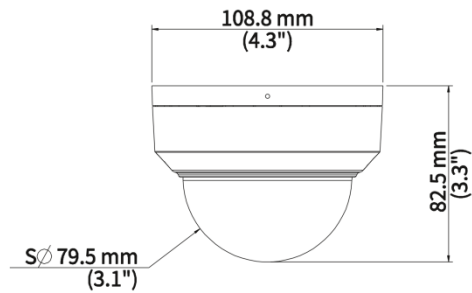

Dimensions

Accessories

TR-JB03-G-IN Junction Box for Mini Fix-dome(Support wiring from behind)	HS-205S Sunshade Shell for Fixed Focus Dome	TR-SE24-A-IN Dome Pendent Mounting Pole 500mm
TR-SE24-IN Dome Pendent Mounting Pole 200mm	TR-CM24-IN Dome Pendent Mounting Bracket(Indoor)	TR-A01-IN NPT 3/4" Waterproof Cable Gland