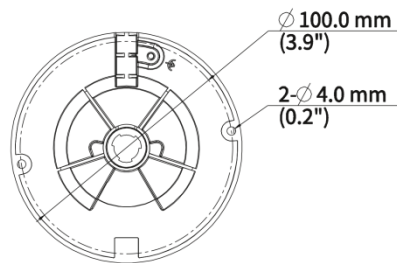

Dimensions

Accessories

TR-JB03-G-IN Junction Box for Mini Fix-dome(Support wiring from behind)	HS-205S Sunshade Shell for Fixed Focus Dome	TR-SE24-A-IN Dome Pendent Mounting Pole 500mm
TR-SE24-IN Dome Pendent Mounting Pole 200mm	TR-CM24-IN Dome Pendent Mounting Bracket(Indoor)	TR-A01-IN NPT 3/4" Waterproof Cable Gland