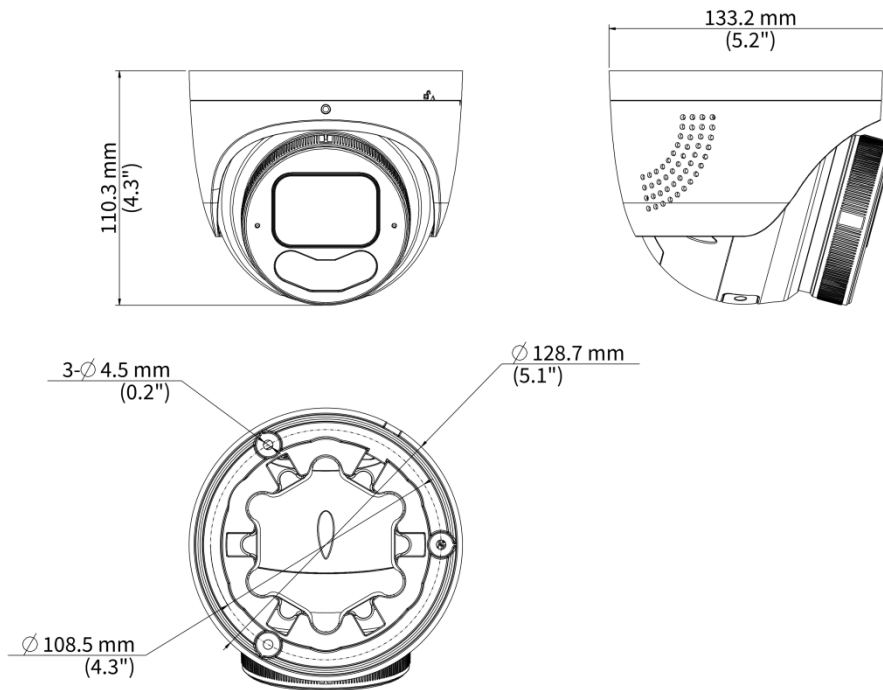

Dimensions

Accessories

TR-JB03-H-IN-V2 Junction Box for Metal Turret Camera(Support wiring from behind)	TR-JB07/WM03-F-IN-V2 Wall Mounting Assembling Bracket with Back Hole for 3 Inch Hemisphere	TR-WM03-B-IN-V2 Wall Mounting Assembling Bracket for 3 Inch Hemisphere
TR-A01-IN NPT 3/4" Waterproof Cable Gland	TR-UC08-C-V2 Bullet&Dome Corner Mounting Bracket	TR-SE24-IN Dome Pendent Mounting Pole 200mm