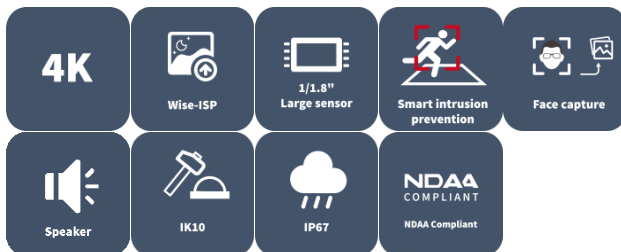

8MP OwlView Plus Tri-Guard Fixed Dual-light Turret Network Camera

IPC3638SE-ADF28(40)KMC-WP-11

Features

- High quality image with 8 MP, 1/1.8" CMOS sensor
- Features an F1.0 large-aperture lens
- 8 MP (3840 × 2160)@30/25 (default) fps; 5 MP (3072 × 1728)@30/25 fps; 4 MP (2560 × 1440)@30/25 fps; 1080P (1920 × 1080)@30/25 fps
- Ultra 265, H.265, H.264, MJPEG
- ColorHunter with Wise-ISP technology ensures 24-hour full-color images
- Intelligent perimeter protection, including cross line, intrusion, enter area, leave area detection
- Intelligent intrusion prevention system based on target classification significantly reduces false alarms caused by leaves, birds, and lights, accurately focusing on humans, vehicles, and non motor vehicles
- Intelligent people flow counting and crowd density monitoring
- Smart intrusion prevention with color retrieval
- ASM (auto scene match)
- 130 dB true WDR technology enables clear image in strong light scene
- Supports 9:16 corridor mode
- Alarm I/O: 1/1, audio I/O: 1/1
- Built-in dual-mic and speaker
- Smart IR, up to 30 m (98.4 ft) IR distance
- White light, up to 30 m (98.4 ft) warm light distance
- MicroSD, up to 512 GB