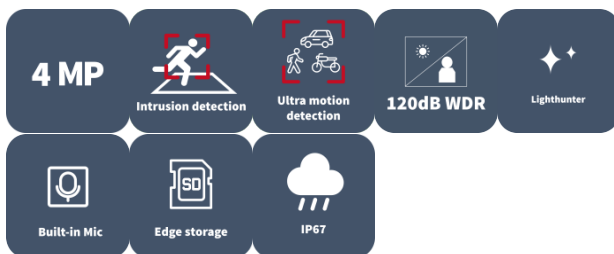

4MP HD Intelligent LighterHunter IR Fixed Eyeball Network Camera IPC3614SB-ADF28(40)KM-IO

Features

- High quality image with 4 MP, 1/3.0" CMOS sensor
- 4 MP (2688 × 1520)@30/25 fps; 4 MP (2560 × 1440)@30/25 fps; 3 MP (2304 × 1296)@30/25 fps; 1080P (1920 × 1080)@30/25 fps
- Ultra 265, H.265, H.264, MJPEG
- Intelligent perimeter protection, including cross line, intrusion, enter area, leave area detection
- Intelligent intrusion prevention system based on target classification significantly reduces false alarms caused by leaves, birds, and lights, accurately focusing on humans, vehicles, and non-motor vehicles
- Intelligent people flow counting and crowd density monitoring
- LightHunter technology ensures ultra-high image quality in low illumination environment
- 120 dB true WDR technology enables clear image in strong light scene
- Supports 9:16 corridor mode
- Built-in mic
- Smart IR, up to 30 m (98.4 ft) IR distance
- MicroSD, up to 512 GB
- IP67 protection