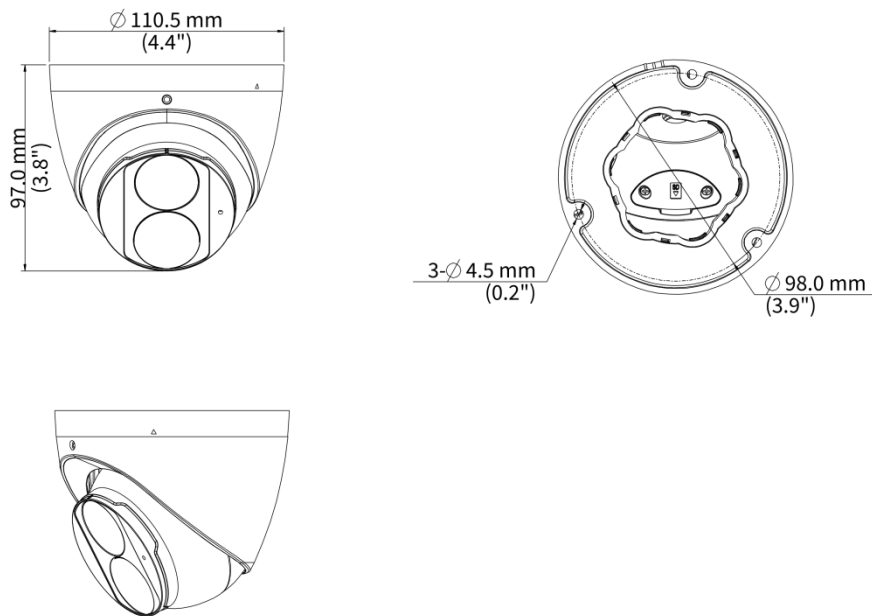

Number of Patrol	N/A
Snow Removal Mode	N/A
Patrol Recording	N/A
Number of Presets (IPC)	N/A
3D Positioning	N/A
Other	
Corridor Mode	Support
Software Version	IPC_G6202

Dimensions

Accessories

TR-JB03-G-IN

Junction Box for Mini Fix-dome(Support wiring from behind)

TR-UM06-E-IN

Slant Mounting Bracket for Fixed Dome

TR-A01-IN

NPT 3/4" Waterproof Cable Gland