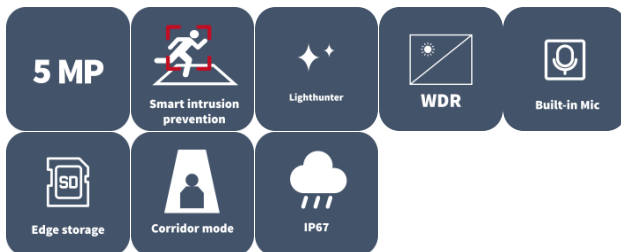

5MP HD Intelligent LightHunter IR Fixed Eyeball Network Camera IPC3635SS-ADF28K-I1

Features

- High quality image with 5 MP, 1/2.7" CMOS sensor
- 5 MP (2880 × 1620)@30/25 (default) fps; 4 MP (2560 × 1440)@30/25 fps; 3 MP (2304 × 1296)@30/25 fps; 1080P (1920 × 1080)@30/25 fps
- Ultra 265, H.265, H.264, MJPEG
- Intelligent perimeter protection, including cross line, intrusion, enter area, leave area detection
- Based on target classification, smart intrusion prevention significantly reduces false alarm caused by leaves, birds and lights, accurately focusing on human, motor vehicle and non-motor vehicle
- Intelligent people flow counting and crowd density monitoring
- Smart intrusion prevention with color retrieval
- ASM (auto scene match)
- LightHunter technology ensures ultra-high image quality in low illumination environment
- 130 dB true WDR technology ensures clear image in strong backlight scene
- Supports 9:16 corridor mode
- Alarm I/O: 1/1, audio I/O: 1/1, built-in mic
- Smart IR, up to 40 m (131.2 ft) IR distance
- MicroSD, up to 512 GB
- IP67 protection