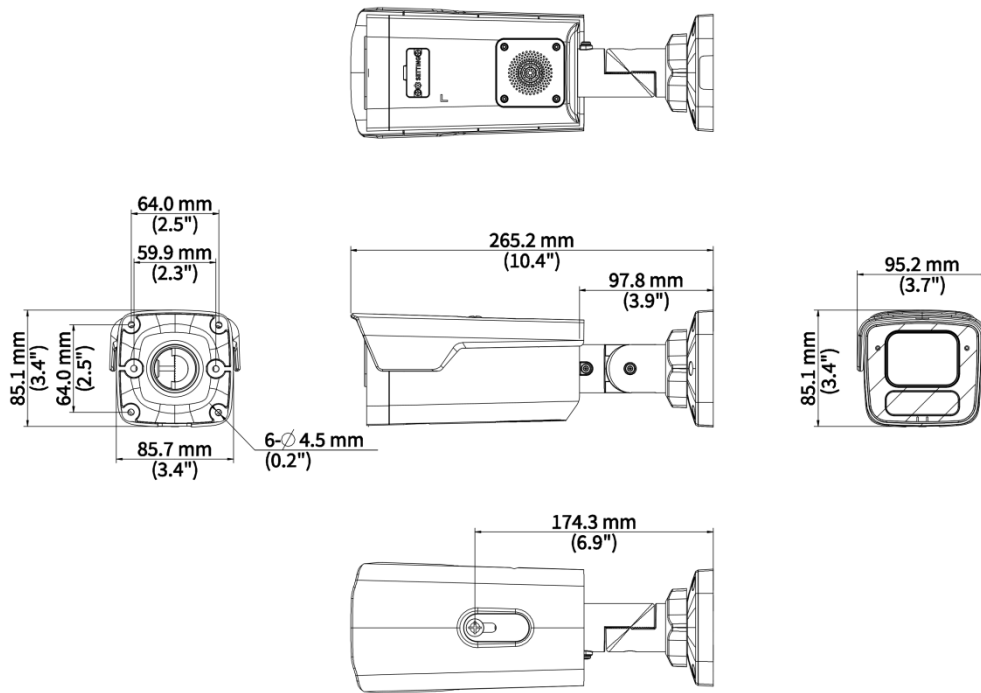

Dimensions

Accessories

TR-JB07-D-IN-V2 Bullet Junction Box(Support wiring from behind)	TR-JB06-A-IN Middle Bullet Junction Box(Elegant White)	TR-UP06-B-IN Bullet Pole Mounting Bracket
TR-A01-IN NPT 3/4" Waterproof Cable Gland	TR-UC08-C-V2 Bullet&Dome Corner Mounting Bracket	TR-UP06-C-IN-V2 Pole Mounting Bracket for Bullet Junction Box Only