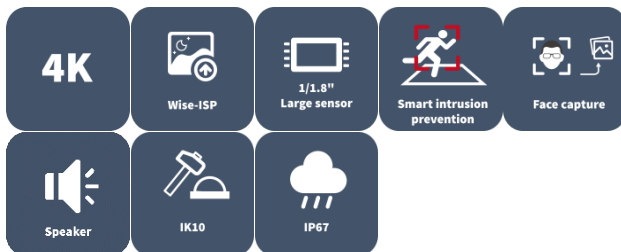

8MP OwlView Plus Tri-Guard Fixed Dual-light Bullet Network Camera

IPC2B18SE-ADF28(40)KMC-WP-I1

Features

- High quality image with 8 MP, 1/1.8" CMOS sensor
- Features an F1.0 large-aperture lens
- 8 MP (3840 × 2160)@30/25 (default) fps; 5 MP (3072 × 1728)@30/25 fps; 4 MP (2560 × 1440)@30/25 fps; 1080P (1920 × 1080)@30/25 fps
- Ultra 265, H.265, H.264, MJPEG
- ColorHunter with Wise-ISP technology ensures 24-hour full-color images
- Intelligent perimeter protection, including cross line, intrusion, enter area, leave area detection
- Intelligent intrusion prevention system based on target classification significantly reduces false alarms caused by leaves, birds, and lights, accurately focusing on humans, vehicles, and non motor vehicles
- Intelligent people flow counting and crowd density monitoring
- Smart intrusion prevention with color retrieval
- ASM (auto scene match)
- 130 dB true WDR technology enables clear image in strong light scene
- Supports 9:16 corridor mode
- Alarm I/O: 1/1, audio I/O: 1/1
- Built-in dual-mic and speaker
- Smart IR, up to 40 m (131.2 ft) IR distance
- White light, up to 40 m (131.2 ft) warm light distance
- MicroSD, up to 512 GB