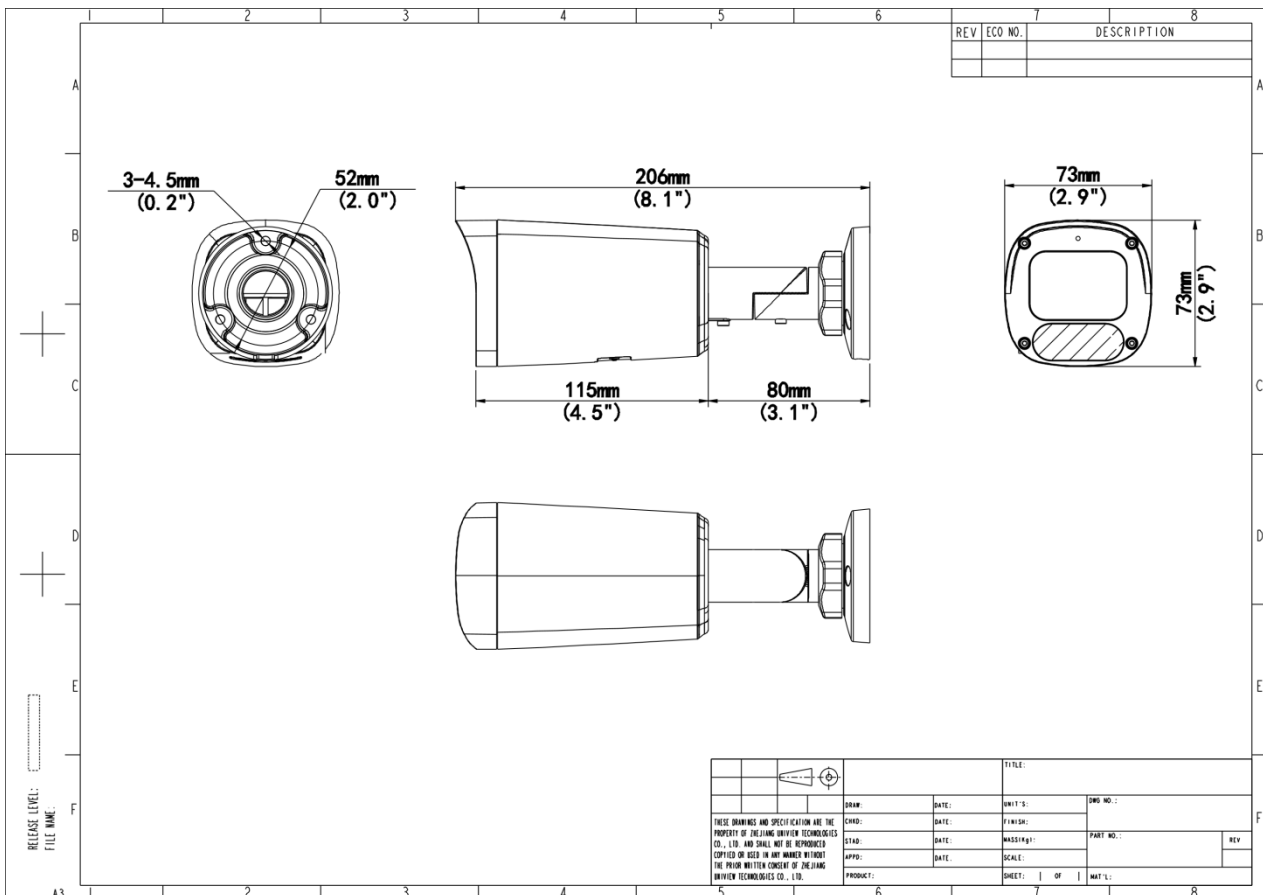

## Specifications

Model	IPC2312LE-ADF28KM-WP	IPC2312LE-ADF40KM-WP
<b>Camera</b>		
Max Resolution	2 MP	
Sensor	1/2.7" CMOS	
Min. Illumination	Colour: 0.0003 lux (F1.0, AGC ON)	
Shutter	Auto/Manual, 1 ~ 1/100000s	
Adjustment Angle	Pan: 0° ~ 360°, Tilt: 0° ~ 90°, Rotate: 0° ~ 360°	
S/N	>52 dB	
WDR	120 dB	
<b>Lens</b>		
Focal Length	2.8 mm	4.0 mm
Iris Type	Fixed	
Iris	F1.0	
Field of View (H)	99.0°	77.5°
Field of View (V)	53.0°	42.5°
Field of View (D)	118.0°	91.5°
Lens Type	Fixed	
<b>DORI</b>		
DORI Distance (Lens)	2.8mm	4.0mm
DORI Distance (Detect)	45.0m(147.6ft)	64.3(210.9ft)
DORI Distance (Observe)	18.0(59.1ft)	25.7(84.4ft)
DORI Distance (Recognize)	9.0(29.5ft)	12.9(42.2ft)
DORI Distance (Identify)	4.5(14.8ft)	6.4(21.1ft)
<b>Illuminator</b>		
Supplemental Light	Warm light	
Illumination Distance (Warm Light)	30 m (98.4 ft)	
Light On/Off Control	Auto/Manual	
<b>Video</b>		
Video Compression	Ultra 265, H.265, H.264, MJPEG	

Power Consumption	Max 2.6W
Power Interface	Ø5.5 mm coaxial power plug
Dimensions	206 × 73 × 73mm (8.1" × 2.9" × 2.9") (L x W x H)
Weight	0.47kg(1.04lb)
Material	Graphene + Metal
Working Environment	-30 °C to 60 °C (-22 °F to 140 °F), Humidity: ≤ 95% RH (non-condensing)
Storage Environment	-30 °C to 60 °C (-22 °F to 140 °F), Humidity: ≤ 95% RH (non-condensing)
Surge Protection	4 KV
Reset Button	Support
Web Client Language	13 Languages: English, Simplified Chinese, Polish, German, Russian, French, Korean, Dutch, Czech, Portuguese, Spanish, Spanish (Europe), Italian

## Dimensions

Aggregate product size diagram using IPC2312LE-ADF28KM-WP as an example