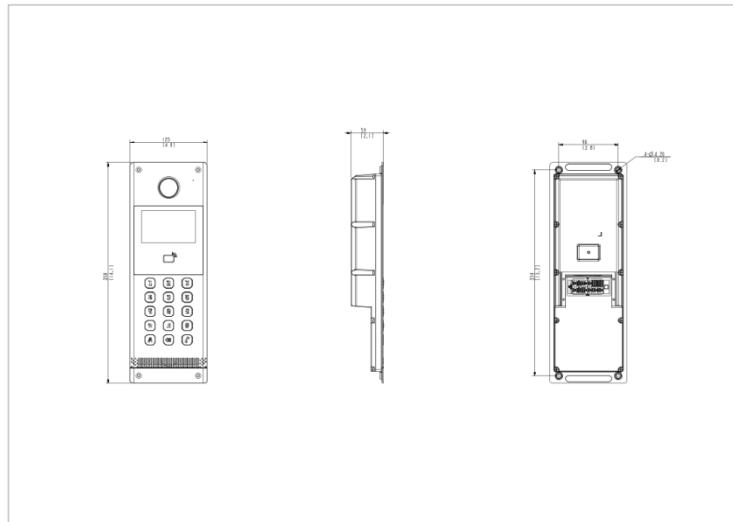

Dimensions

Zhejiang Uniview Technologies Co., Ltd.

No. 369, Xietong Road, Xixing Sub-district, Binjiang District, Hangzhou City, 310051, Zhejiang Province, China

Email: overseasbusiness@uniview.com; globalsupport@uniview.com

<http://www.uniview.com>

©2024 Zhejiang Uniview Technologies Co., Ltd. All rights reserved.

*Product specifications and availability are subject to change without notice.

*Despite our best efforts, technical or typographical errors may exist in this document. Uniview cannot be held responsible for any such errors and reserves the right to change the contents of this document without prior notice.