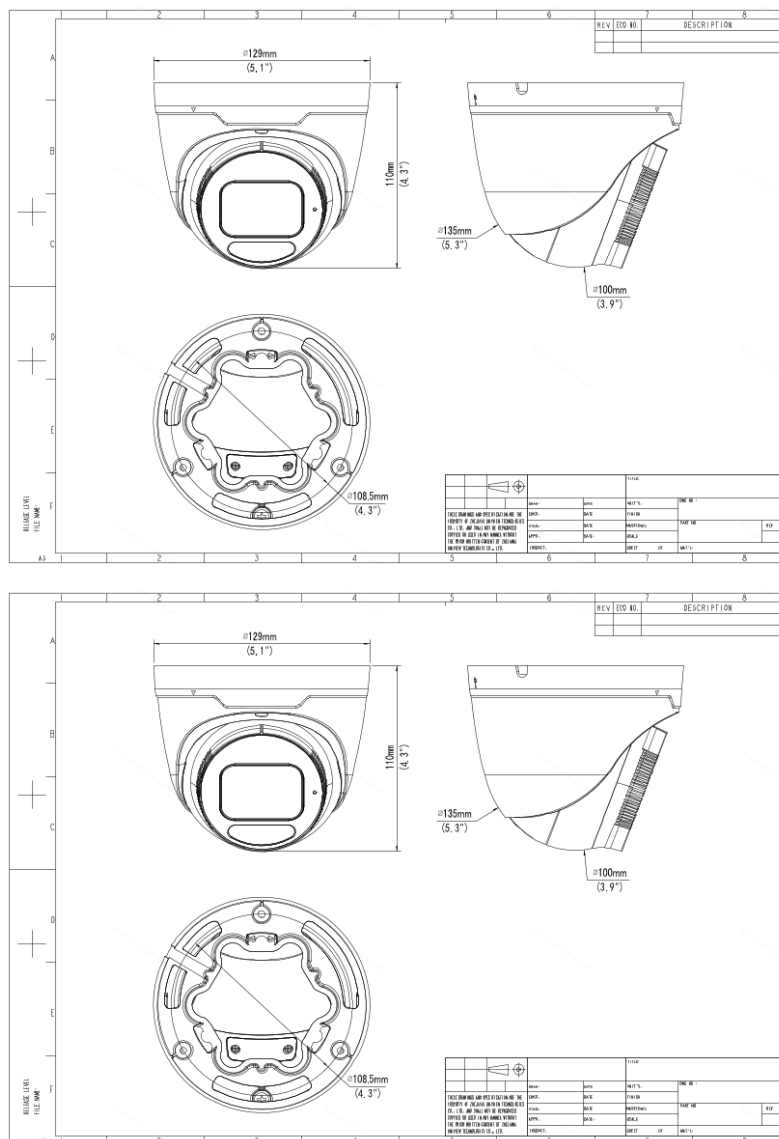

Storage Environment	-30 °C ~ 60 °C (-22 °F ~ 140 °F), Humidity: ≤95% RH (non-condensing)
Surge Protection	4 KV
Reset Button	Support
Web Client Language	20 Languages Traditional Chinese, English, Simplified Chinese, Polish, German, Russian, French, Korean, Dutch, Czech, Portuguese (Europe), Portuguese (Brazil), Japanese, Thai, Turkish, Spanish (Latin America), Spanish (Europe), Hungarian, Italian, Vietnamese

Dimensions

Zhejiang Unview Technologies Co., Ltd.

No. 369, Xietong Road, Xixing Sub-district, Binjiang District, Hangzhou City, 310051, Zhejiang Province, China