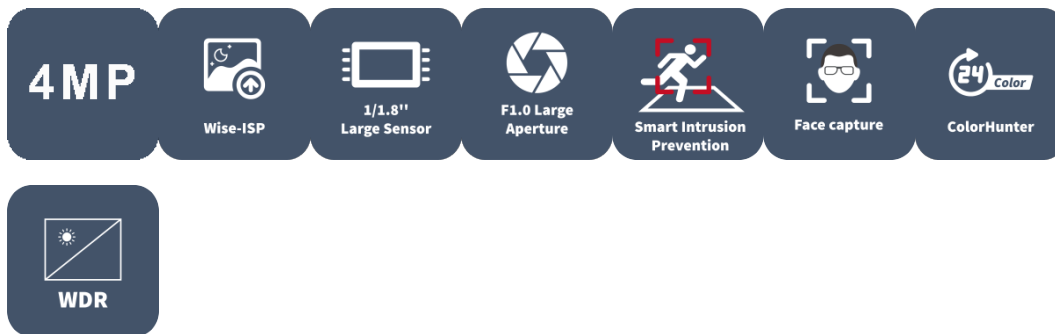

# 4MP ColorHunter with Wise-ISP Fixed Warm Light Turret Network Camera

IPC3634SE-ADF28(40)K-WP-I1

## Features

- High quality image with 4MP, 1/1.8"CMOS sensor
- 4MP (2688\*1520)@ 30/25(default)fps; 4MP (2560\*1440)@ 30/25fps; 3MP (2304\*1296) @ 30/25fps; 2MP (1920\*1080) @30/25fps
- Ultra 265, H.265, H.264, MJPEG
- Colorhunter with Wise-ISP technology ensures 24-hour full-color images
- Intelligent perimeter protection, include cross line, intrusion, enter area, leave area detection
- Based on target classification, smart intrusion prevention significantly reduce false alarm caused by leaves, birds and lights etc., accurately focus on human and, motor vehicle and non-motor vehicle
- Intelligent People Flow Counting and Crowd Density Monitoring
- Smart intrusion prevention with Color retrieval
- Auto Scene Match (ASM)

- 130dB true WDR technology enables clear image in strong light scene
- Support 9:16 Corridor Mode
- Alarm:1 in/1 out, Audio: 1 in/1 out, Built-in Mic
- White Light, up to 30m warm light distance
- Supports 512 G Micro SD card
- IK10 vandal resistant and IP67 protection